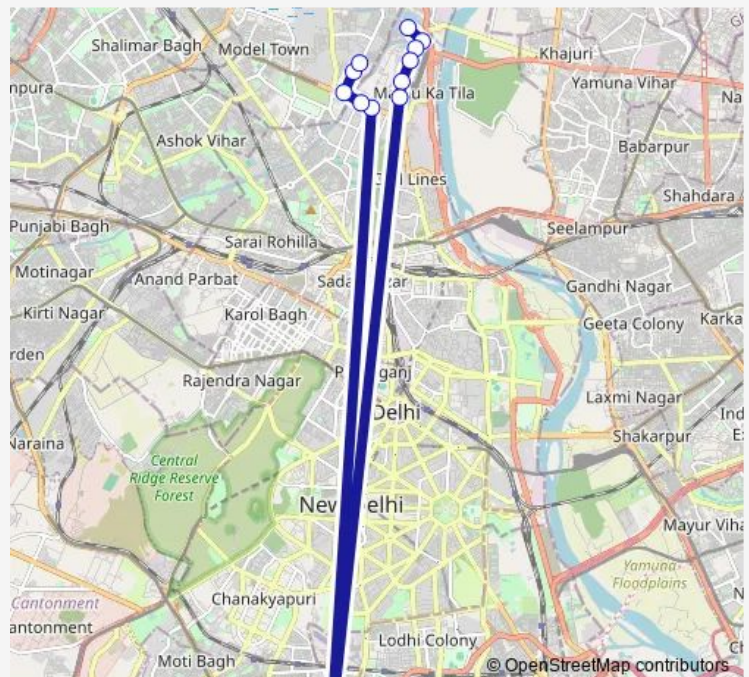

### Direction

Nehru Vihar — BBM Depot

12 stops

[Open route schedule](#)

Nehru Vihar

Nehru Vihar Crossing

P S Timarpur

Balak Ram Hospital

### Route schedule

Nehru Vihar — BBM Depot

Monday 12:46-23:02

Tuesday 12:46-23:02

Wednesday 12:46-23:02

Thursday 12:46-23:02

Friday 12:46-23:02

Saturday 12:46-23:02

Sunday 12:46-23:02

### Route info

Direction: Nehru Vihar

Stops: 12

Trip Duration: 0 hour 10 min

108stldown

BusMaps

108stldown Bus time schedules and route maps are available in an offline PDF at [busmaps.com](https://busmaps.com). Use the [busmaps.com](https://busmaps.com) website to see live bus times, train schedule or subway schedule, and step-by-step directions for all public transit in Delhi