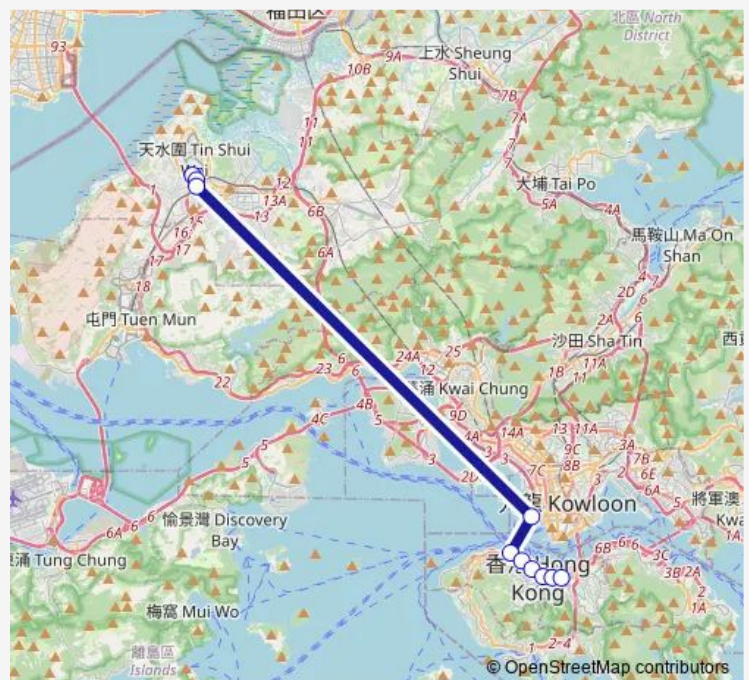

[Ctb] Arsenal Street, Hennessy Road[[Kmb+Ctb] Arsenal Street/
Arsenal Street, Hennessy Road[[Kmb] Arsenal Street

[Ctb] Fleming Road, Hennessy Road[[Kmb+Ctb] Fleming Road/
Fleming Road, Hennessy Road[[Kmb] Fleming Road

Route schedule

[Ctb] Kingswood Villas (Locwood Court) — [Ctb] Fleming Road, Hennessy Road[[Kmb+Ctb] Fleming Road/
Fleming Road, Hennessy Road[[Kmb] Fleming Road

Monday	07:30-08:00
Tuesday	07:30-08:00
Wednesday	07:30-08:00
Thursday	07:30-08:00
Friday	07:30-08:00
Saturday	—
Sunday	—

Route info

Direction: [Ctb] Kingswood Villas (Locwood Court)

Stops: 10

Trip Duration: 1 hour 3 min

969b — Locwood Court - WAN Chai

Direction

[Ctb] TIN Shui WAI Station - Ping YAN Court[[Kmb] TIN Shui WAI Station BUS Terminus][Lrtfeeder] TIN Shui WAI Station — [Ctb] Fleming Road, Hennessy Road[[Kmb+Ctb] Fleming Road/
Fleming Road, Hennessy Road[[Kmb] Fleming Road