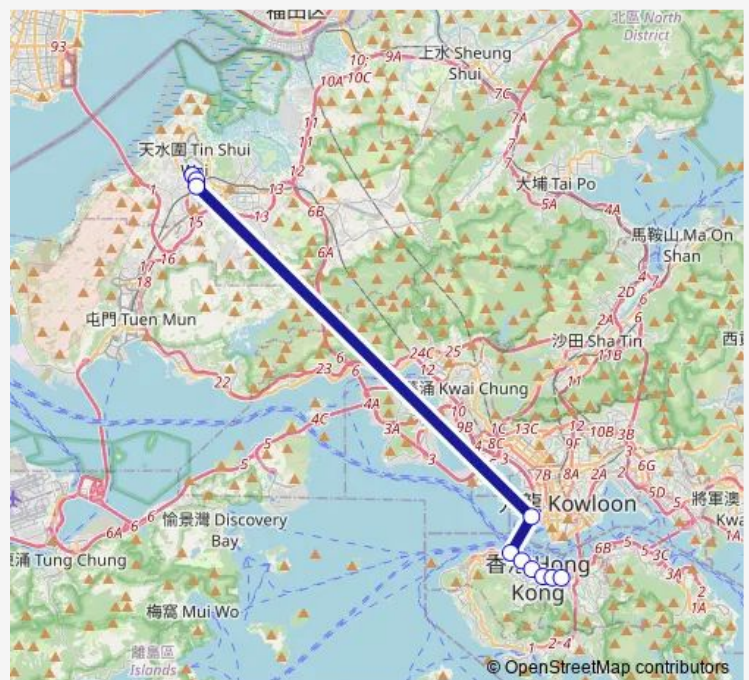

[Ctb] Arsenal Street, Hennessy Road[[Kmb+Ctb] Arsenal Street/
Arsenal Street, Hennessy Road[[Kmb] Arsenal Street

[Ctb] Fleming Road, Hennessy Road[[Kmb+Ctb] Fleming Road/
Fleming Road, Hennessy Road[[Kmb] Fleming Road

Route schedule

[Ctb] Kingswood Villas (Locwood Court) — [Ctb] Fleming Road, Hennessy Road[[Kmb+Ctb] Fleming Road/
Fleming Road, Hennessy Road[[Kmb] Fleming Road

Monday	07:30-08:00
Tuesday	07:30-08:00
Wednesday	07:30-08:00
Thursday	07:30-08:00
Friday	07:30-08:00
Saturday	—
Sunday	—

Route info

Direction: [Ctb] Kingswood Villas (Locwood Court)

Stops: 10

Trip Duration: 1 hour 4 min

969B — Locwood Court - WAN Chai

Direction

[Ctb] TIN Shui WAI Station[[Kmb] TIN Shui WAI Station BUS Terminus][Lrtfeeder] TIN Shui WAI Station — [Ctb] Fleming Road, Hennessy Road[[Kmb+Ctb] Fleming Road/
Fleming Road, Hennessy Road[[Kmb] Fleming Road

Monday 07:32

Tuesday 07:32

Wednesday 07:32

Thursday 07:32

Friday 07:32

Saturday —

Sunday —

Route info