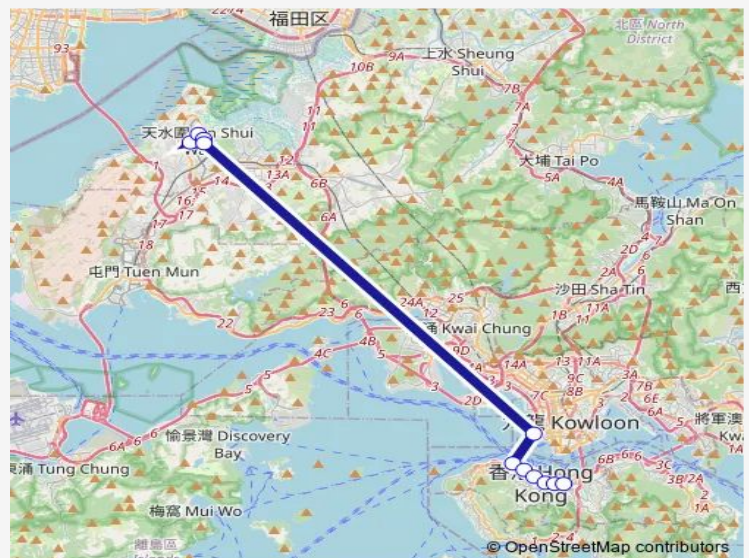

[Ctb] Central Market, DES Voeux Road Central[[Kmb+Ctb] Central Market/
Central Market, DES Voeux Road Central[[Kmb] Central Market

[Ctb] Statue Square, Chater Road[[Kmb+Ctb] Chater Road/
Statue Square, Chater Road[[Kmb] Chater Road

[Ctb] Admiralty - United Centre, Queensway[[Kmb+Ctb] Admiralty Station/
Admiralty - United Centre, Queensway[[Kmb] Admiralty Station

Route schedule

[Ctb] TIN Shui WAI Town Centre[[Kmb] TIN Shui WAI Town Centre[[Lrtfeeder] TIN Shui WAI Town Centre[[Lwb] TIN Shui WAI Town Centre[[Nlb] TIN Shui WAI Town Centre — [Ctb] Fleming Road, Hennessy Road[[Kmb+Ctb] Fleming Road/
Fleming Road, Hennessy Road[[Kmb] Fleming Road

Stops: 12

Trip Duration: 1 hour 10 min

[Ctb] Arsenal Street, Hennessy Road[[Kmb+Ctb] Arsenal Street/
Arsenal Street, Hennessy Road[[Kmb] Arsenal Street

[Ctb] Fleming Road, Hennessy Road[[Kmb+Ctb] Fleming Road/
Fleming Road, Hennessy Road[[Kmb] Fleming Road