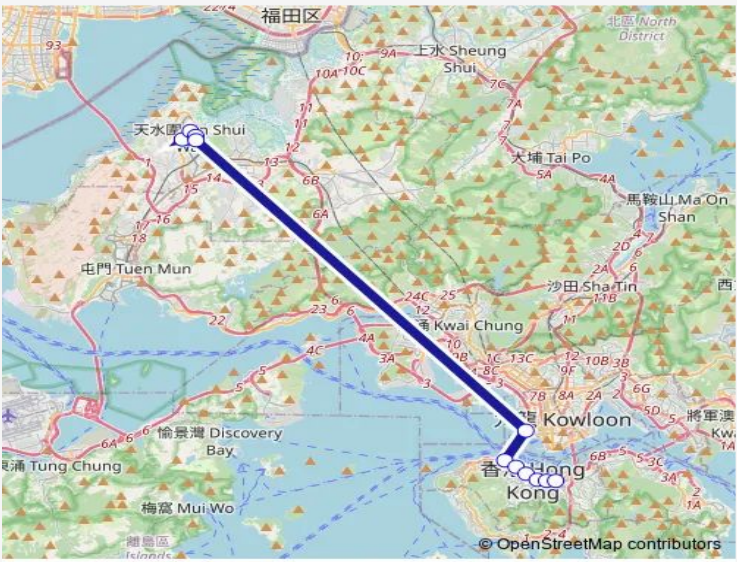

Route schedule

[Ctb] TIN Shui WAI Town Centre[[Kmb] TIN Shui WAI Town Centre[[Lrtfeeder] TIN Shui WAI Town Centre[[Lwb] TIN Shui WAI Town Centre[[Nlb] TIN Shui WAI Town Centre — [Ctb] Fleming Road, Hennessy Road[[Kmb+Ctb] Fleming Road/<Br>Fleming Road, Hennessy Road[[Kmb] Fleming Road

Stops: 12

Trip Duration: 1 hour 10 min

[Ctb] Arsenal Street, Hennessy Road[[Kmb+Ctb] Arsenal Street/<Br>Arsenal Street, Hennessy Road[[Kmb] Arsenal Street

[Ctb] Fleming Road, Hennessy Road[[Kmb+Ctb] Fleming Road/<Br>Fleming Road, Hennessy Road[[Kmb] Fleming Road