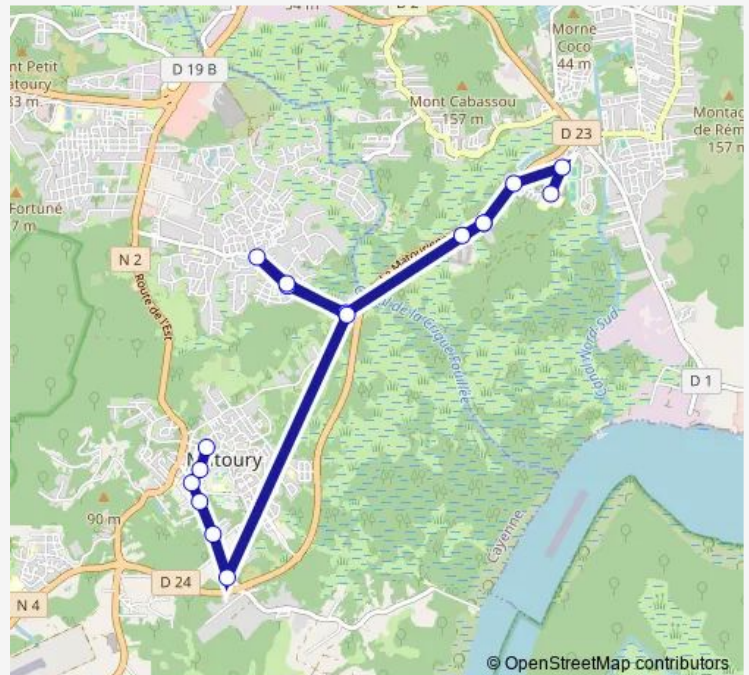

Direction

Lycee Leon Gontran Damas — Eglise de Matoury

17 stops

[Open route schedule](#)

Lycee Leon Gontran Damas

Stade Edmard Lama

Centre DE TRI Ekotri

Caserne de Remire-Montjoly1

Tuesday 06:15-20:05

Wednesday 06:15-20:05

Thursday 06:15-20:05

Friday 06:15-20:05

Saturday 06:55-19:45

Sunday —

Route info

Direction: Lycee Leon Gontran Damas

Stops: 17

Trip Duration: 0 hour 30 min

Direction

Eglise de Matoury — Lycee Leon Gontran Damas

17 stops

[Open route schedule](#)

Eglise de Matoury

Mairie de Matoury

Route info

Direction: Eglise de Matoury

Stops: 17

Trip Duration: 0 hour 45 min

Ligne 10 Bus time schedules and route maps are available in an offline PDF at busmaps.com. Use the busmaps.com website to see live bus times, train schedule or subway schedule, and step-by-step directions for all public transit in Matoury