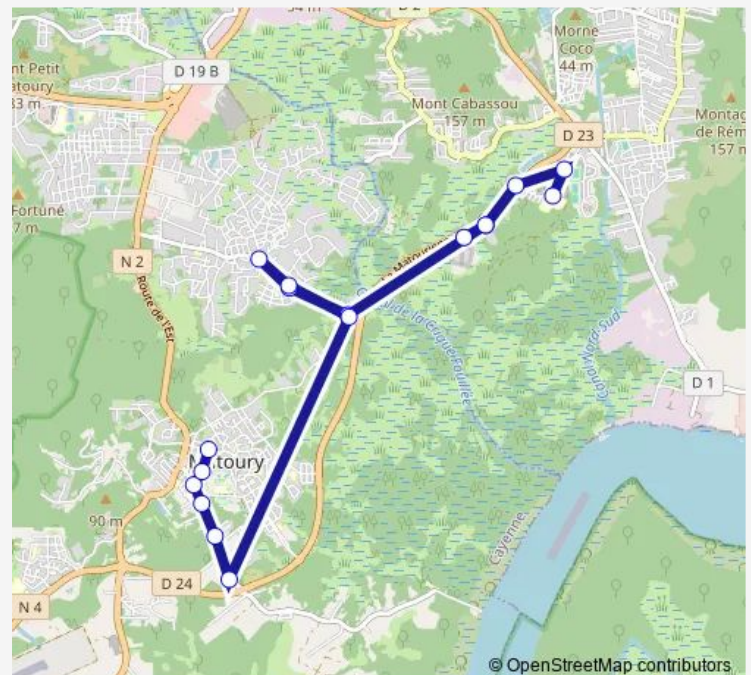

Chemin Mortium 2

Chemin Mortium 1

Stade de Matoury

Ecole Saint Michel

Eglise de Matoury

### Route schedule

Lycee Leon Gontran Damas — Eglise de Matoury

Monday 06:15-20:05

Tuesday 06:15-20:05

Wednesday 06:15-20:05

Thursday 06:15-20:05

Friday 06:15-20:05

Saturday 06:55-19:45

### Route info

Direction: Lycee Leon Gontran Damas

Stops: 17

Trip Duration: 0 hour 30 min

## Route info

Direction: Eglise de Matoury

Stops: 17

Trip Duration: 0 hour 30 min

Ligne 10 Bus time schedules and route maps are available in an offline PDF at [busmaps.com](https://busmaps.com). Use the [busmaps.com](https://busmaps.com) website to see live bus times, train schedule or subway schedule, and step-by-step directions for all public transit in Matoury