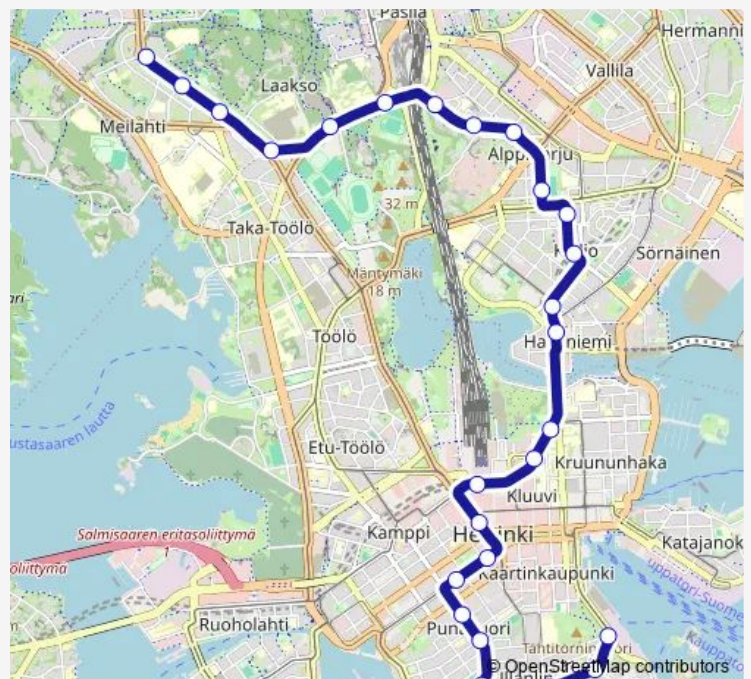

Linnanmäki (pohj.)

Karjalankatu

Eläintarha

Route schedule

Olympiaterminaali — Kuusitie

Monday	23:15-00:55 ⁺¹
Tuesday	23:15-00:55 ⁺¹
Wednesday	23:15-00:55 ⁺¹
Thursday	23:15-00:55 ⁺¹
Friday	23:15-00:55 ⁺¹
Saturday	23:26-01:06 ⁺¹
Sunday	23:37-00:57 ⁺¹

Route info

Direction: Olympiaterminaali

Stops: 26

Trip Duration: 0 hour 29 min

Auroran sairaala

Reijolankatu

Töölöntulli

Jalavatie

Route info

Direction: Kuusitie

Stops: 26

Trip Duration: 0 hour 33 min

Direction

Olympiaterminaali — Kuusitie

27 stops

[Open route schedule](#)