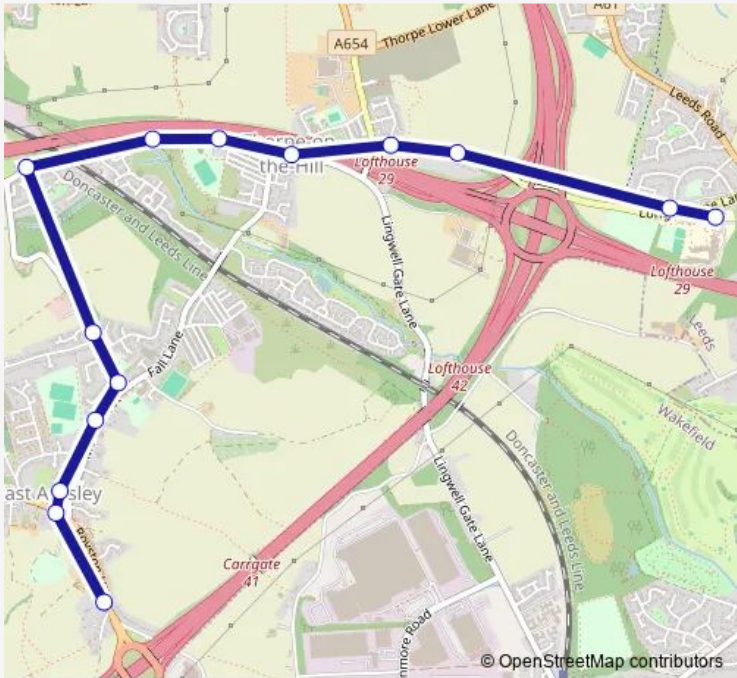

Bus L78 East Ardsley - Rodillian Academy

[Go to website](#)

**Direction**  
 Royston Hill Stoney Lane — Rodillian School  
 14 stops  
[Open route schedule](#)

- Royston Hill Stoney Lane
- Bay Horse Royston Hill
- Chapel Street Bradford Rd
- Main Street
- Moor Knoll Ln Knoll Park
- Moor Knoll Lane New Ln
- Common Lane Forest Ridge
- Station Ln Scampston Drive
- Station Lane Back Oakley Terrace
- Gascoigne Rd Station Lane
- Long Thorpe Ln Lingwell Gate Lane
- Long Thorpe Lane M1 Motorway
- Long Thorpe Lane Ramsgate
- Rodillian School

Route schedule  
 Royston Hill Stoney Lane — Rodillian School

Monday	08:01
Tuesday	08:01
Wednesday	08:01
Thursday	08:01
Friday	08:01
Saturday	—
Sunday	—

Route info  
 Direction: Royston Hill Stoney Lane  
 Stops: 14  
 Trip Duration: 0 hour 10 min

■ L78 — East Ardsley - Rodillian Academy **BusMaps**

**Direction**

Rodillian School — Royston Hill Stoney Lane

12 stops

[Open route schedule](#)

Rodillian School

Long Thorpe Lane

Long Thorpe Ln Lingwell Gate Lane

## Route schedule

Rodillian School — Royston Hill Stoney Lane

Monday 14:30

Tuesday 14:30

Wednesday 14:30

Thursday 14:30

Friday 14:30

Saturday —