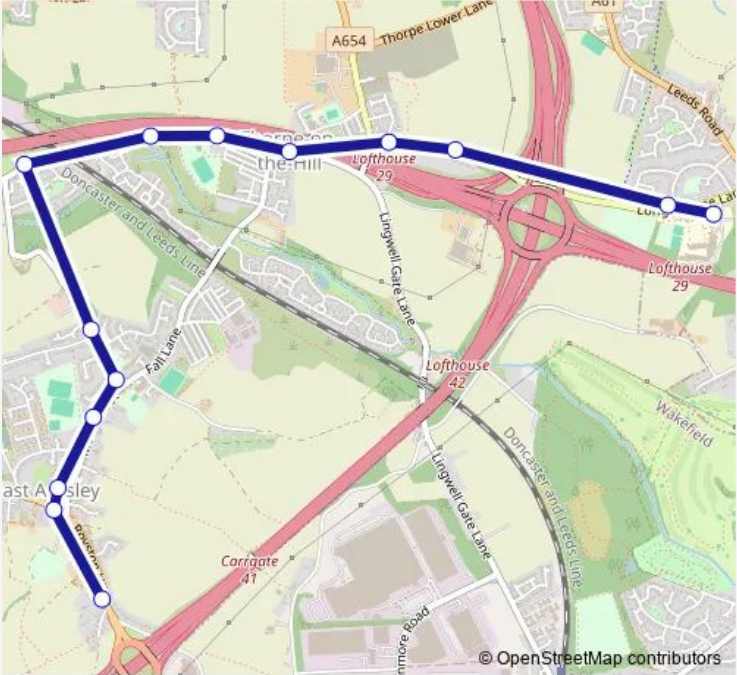

Bus L78 East Ardsley - Rodillian Academy

[Go to website](#)

Direction
 Royston Hill Stoney Lane — Rodillian School
 14 stops
[Open route schedule](#)

- Royston Hill Stoney Lane
- Bay Horse Royston Hill
- Chapel Street Bradford Rd
- Main Street
- Moor Knoll Ln Knoll Park
- Moor Knoll Lane New Ln
- Common Lane Forest Ridge
- Station Ln Scampston Drive
- Station Lane Back Oakley Terrace
- Gascoigne Rd Station Lane
- Long Thorpe Ln Lingwell Gate Lane
- Long Thorpe Lane M1 Motorway
- Long Thorpe Lane Ramsgate
- Rodillian School

Route schedule
 Royston Hill Stoney Lane — Rodillian School

Monday	08:01
Tuesday	08:01
Wednesday	08:01
Thursday	08:01
Friday	08:01
Saturday	—
Sunday	—

Route info
 Direction: Royston Hill Stoney Lane
 Stops: 14
 Trip Duration: 0 hour 10 min

■ L78 — East Ardsley - Rodillian Academy **BusMaps**

Direction

Rodillian School — Royston Hill Stoney Lane

12 stops

[Open route schedule](#)

Rodillian School

Long Thorpe Lane

Long Thorpe Ln Lingwell Gate Lane

Saturday —

Sunday —

Route info

Direction: Rodillian School

Stops: 12

Trip Duration: 0 hour 10 min

L78 Bus time schedules and route maps are available in an offline PDF at busmaps.com. Use the busmaps.com website to see live bus times, train schedule or subway schedule, and step-by-step directions for all public transit in Wakefield