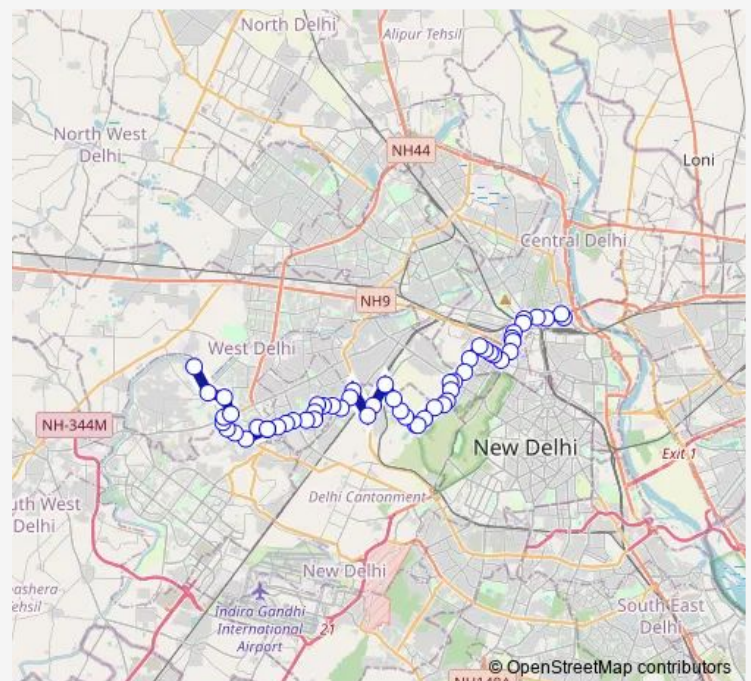

East Patel Nagar

NPL Colony

R-Block Rajendra Nagar

Route schedule

Isbt Kashmere Gate Terminal — hasthshal jj colony

Monday 13:20-17:00

Tuesday 13:20-17:00

Wednesday 13:20-17:00

Thursday 13:20-17:00

Friday 13:20-17:00

Saturday 13:20-17:00

Sunday 13:20-17:00

Route info

Direction: Isbt Kashmere Gate Terminal

Stops: 56

Trip Duration: 1 hour 53 min