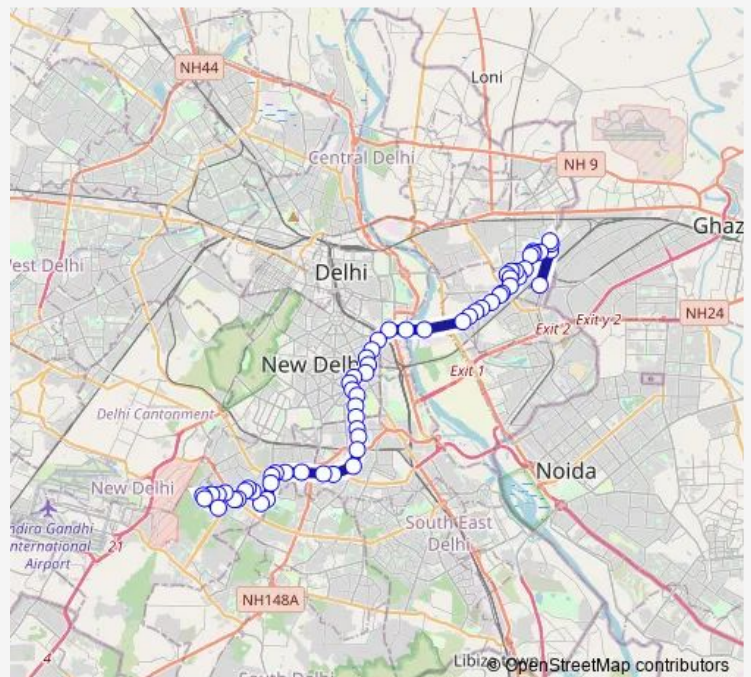

### Route schedule

Anand Vihar Isbt Terminal — Cpwd Colony Vasant Vihar

Monday 09:10-09:40

Tuesday 09:10-09:40

Wednesday 09:10-09:40

Thursday 09:10-09:40

Friday 09:10-09:40

Saturday 09:10-09:40

Sunday 09:10-09:40

### Route info

Direction: Anand Vihar Isbt Terminal

Stops: 61

Trip Duration: 1 hour 54 min

623aup

Laxmi Nagar

Rainy Well

Delhi Secretariat