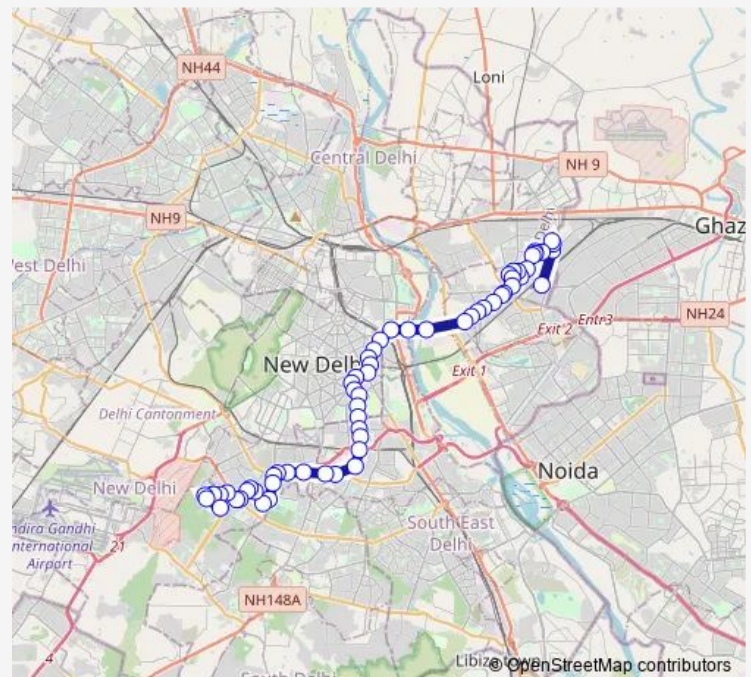

### Route schedule

Anand Vihar Isbt Terminal — Cpwd Colony Vasant Vihar

Monday 09:10-09:40

Tuesday 09:10-09:40

Wednesday 09:10-09:40

Thursday 09:10-09:40

Friday 09:10-09:40

Saturday 09:10-09:40

### Route info

Direction: Anand Vihar Isbt Terminal

Stops: 61

Trip Duration: 1 hour 54 min

623aup

BusMaps

Laxmi Nagar

Rainy Well