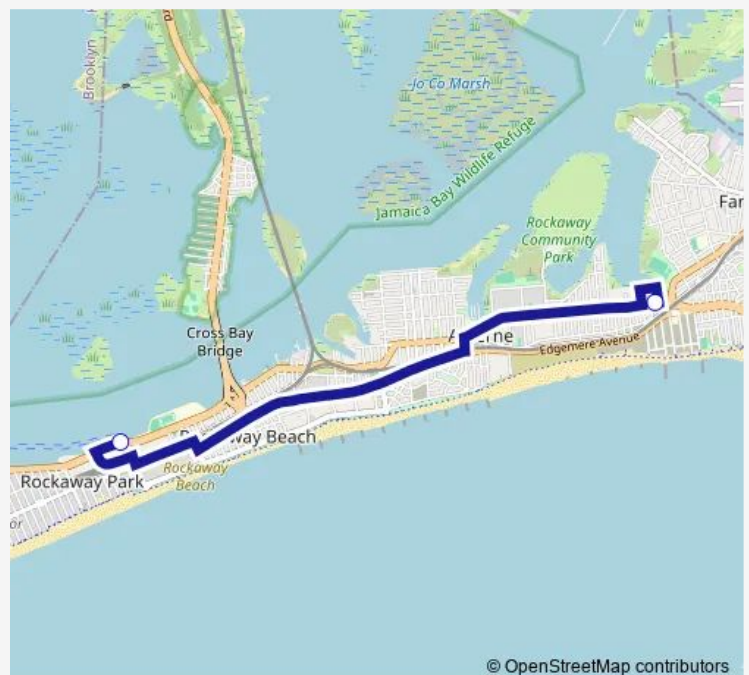

**Bus Res Rockaway East**[Go to website](#)**Direction**Beach Channel Dr/B. 36th St — Beach Channel Dr/B.  
108th St

9 stops

[Open route schedule](#)

Beach Channel Dr/B. 36th St

Beach Channel Dr/B. 41st St

Beach Channel Dr/B. 54th St

Rockaway Beach Blvd &amp; Beach 67th St

Rockaway Beach Blvd &amp; Beach 77th St

Rockaway Beach Blvd/B. 86th St

Rockaway Beach Blvd &amp; Beach 96th St

Rockaway Beach Boulevard/B. 102nd Street

Saturday 08:30-19:11

Sunday 08:30-19:11

**Route info**

Direction: Beach Channel Dr/B. 36th St

Stops: 9

Trip Duration: 0 hour 30 min

© OpenStreetMap contributors

■ Res — Rockaway East

**Direction**

Beach Channel Dr/B. 108th St — Beach Channel Dr/B. 36th St

2 stops

[Open route schedule](#)

Beach Channel Dr/B. 108th St

Beach Channel Dr/B. 36th St

**Route schedule**

Beach Channel Dr/B. 108th St — Beach Channel Dr/B. 36th St