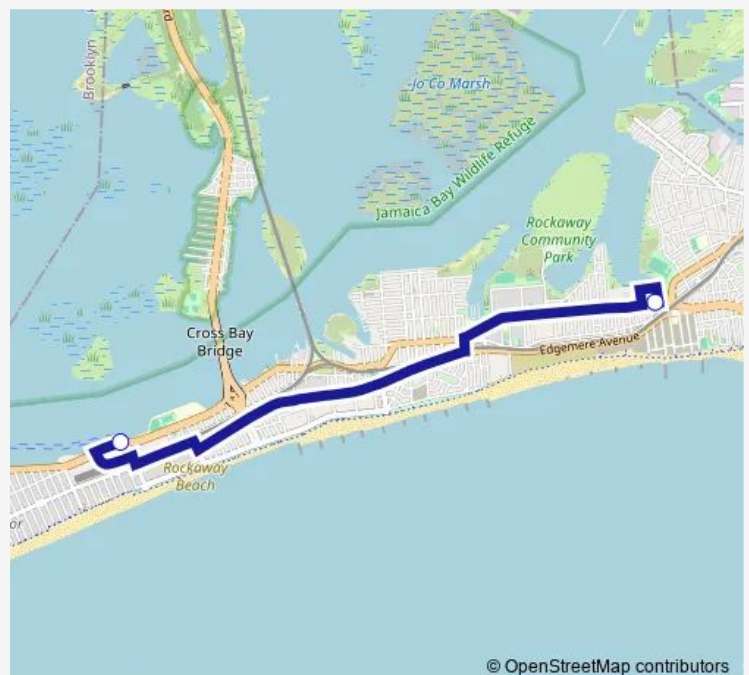

Bus RES Rockaway East

[Go to website](#)

Direction

Beach Channel Dr/B. 36th St — Beach Channel Dr/B. 108th St

9 stops

[Open route schedule](#)

Beach Channel Dr/B. 36th St

Beach Channel Dr/B. 41st St

Beach Channel Dr/B. 54th St

Rockaway Beach Blvd & Beach 67th St

Rockaway Beach Blvd & Beach 77th St

Rockaway Beach Blvd/B. 86th St

Rockaway Beach Blvd & Beach 96th St

Rockaway Beach Boulevard/B. 102nd Street

Saturday 08:30-19:11

Sunday 08:30-19:11

Route info

Direction: Beach Channel Dr/B. 36th St

Stops: 9

Trip Duration: 0 hour 25 min

© OpenStreetMap contributors

RES — Rockaway East

Direction

Beach Channel Dr/B. 108th St — Beach Channel Dr/B. 36th St

2 stops

[Open route schedule](#)

Beach Channel Dr/B. 108th St

Beach Channel Dr/B. 36th St

Route schedule

Beach Channel Dr/B. 108th St — Beach Channel Dr/B. 36th St