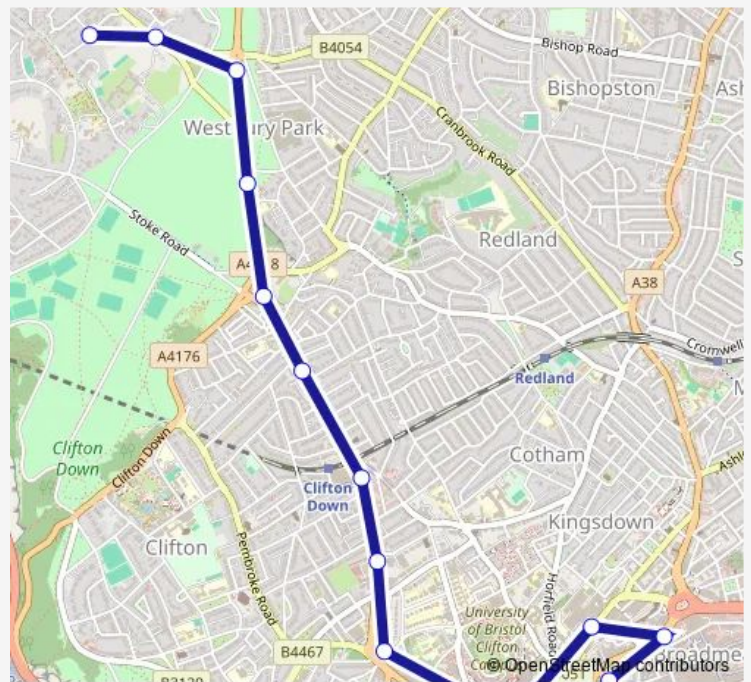

Bus U1 Stoke Bishop Transport Hub - Bristol City Centre

[Go to website](#)

Direction
 Rupert Street — Transport Hub
 15 stops
[Open route schedule](#)

- Rupert Street
- The Centre
- College Green
- Park Street Top
- Triangle West
- Queen's Avenue
- The Hawthorns
- Tyndall's Park Road
- Belgrave Road
- Clifton Down Station
- Apsley Road
- Black Boy Hill
- Durdham Park
- Wills Hall
- Transport Hub

Route schedule
 Rupert Street — Transport Hub

Monday	00:15-23:55
Tuesday	00:15-23:55
Wednesday	00:15-23:55
Thursday	00:15-23:55
Friday	00:15-23:55
Saturday	00:15-23:55
Sunday	09:30-21:15

Route info
 Direction: Rupert Street
 Stops: 15
 Trip Duration: 0 hour 21 min

■ U1 — Stoke Bishop Transport Hub - Bristol City Centre **BusMaps**

Direction

Transport Hub — Rupert Street

14 stops

[Open route schedule](#)

Transport Hub

Wills Hall

Westbury Road

Thursday 00:00-23:40

Friday 00:00-23:40

Saturday 00:00-23:40

Sunday 09:00-21:00

Route info

Direction: Transport Hub

Stops: 14

Trip Duration: 0 hour 24 min