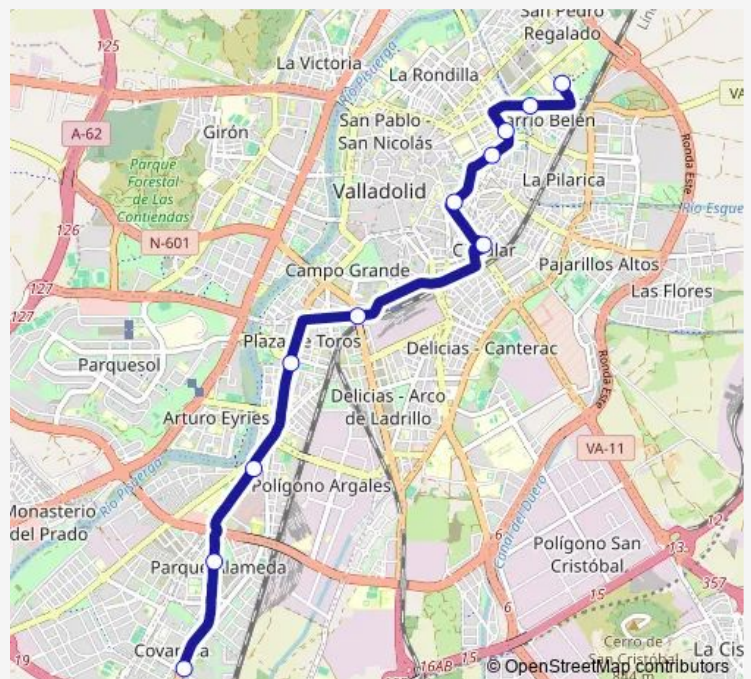

Paseo Zorrilla 187 esquina Vinos Vega Sicilia

Paseo Zorrilla 133 La Rubia

Paseo Zorrilla 65 frente Centro Comercial

Calle Puente Colgante 1 frente Est. de Autobuses

Plaza Circular 7 esquina Industrias

Plaza Colegio Santa Cruz 9

Paseo Prado de La Magdalena 6 frente Residencia Alfonso VIII

Paseo Prado de La Magdalena 18 Filosofía y Letras

Avenida Valle Esgueva 6 Económicas

Paseo Belén Campus Miguel Delibes

**Route schedule**

Plaza Castilla y León 1 — Paseo Belén Campus Miguel Delibes

Monday 07:20-08:20

Tuesday 07:20-08:20

Wednesday 07:20-08:20

Thursday 07:20-08:20

Friday 07:20-08:20

Saturday —

Sunday —

**Route info**

Direction: Plaza Castilla y León 1

Stops: 11

Trip Duration: 0 hour 30 min

U1 Bus time schedules and route maps are available in an offline PDF at [busmaps.com](https://busmaps.com). Use the [busmaps.com](https://busmaps.com) website to see live bus times, train schedule or subway schedule, and step-by-step directions for all public transit in Valladolid