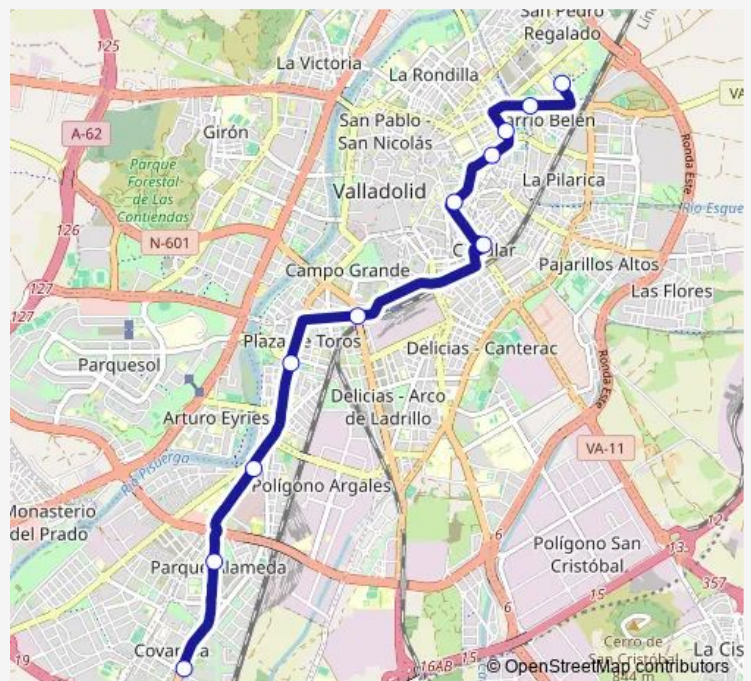

Bus U1 Covaresa - Universidad (Campus Miguel Delibes)

[Go to website](#)

Direction

Plaza Castilla y León 1 — Paseo Belén Campus Miguel Delibes

11 stops

[Open route schedule](#)

Plaza Castilla y León 1

Paseo Zorrilla 187 esquina Vinos Vega Sicilia

Paseo Zorrilla 133 La Rubia

Paseo Zorrilla 65 frente Centro Comercial

Calle Puente Colgante 1 frente Est. de Autobuses

Plaza Circular 7 esquina Industrias

Plaza Colegio Santa Cruz 9

Paseo Prado de La Magdalena 6 frente Residencia Alfonso VIII

Paseo Prado de La Magdalena 18 Filosofía y Letras

Avenida Valle Esgueva 6 Económicas

Paseo Belén Campus Miguel Delibes

Route schedule

Plaza Castilla y León 1 — Paseo Belén Campus Miguel Delibes

Monday	07:20-08:20
Tuesday	07:20-08:20
Wednesday	07:20-08:20
Thursday	07:20-08:20
Friday	07:20-08:20
Saturday	—
Sunday	—

Route info

Direction: Plaza Castilla y León 1

Stops: 11

Trip Duration: 0 hour 25 min

U1 — Covaresa - Universidad (Campus Miguel Delibes) **BusMaps**

U1 Bus time schedules and route maps are available in an offline PDF at busmaps.com. Use the busmaps.com website to see live bus times, train schedule or subway schedule, and step-by-step directions for all public transit in Valladolid