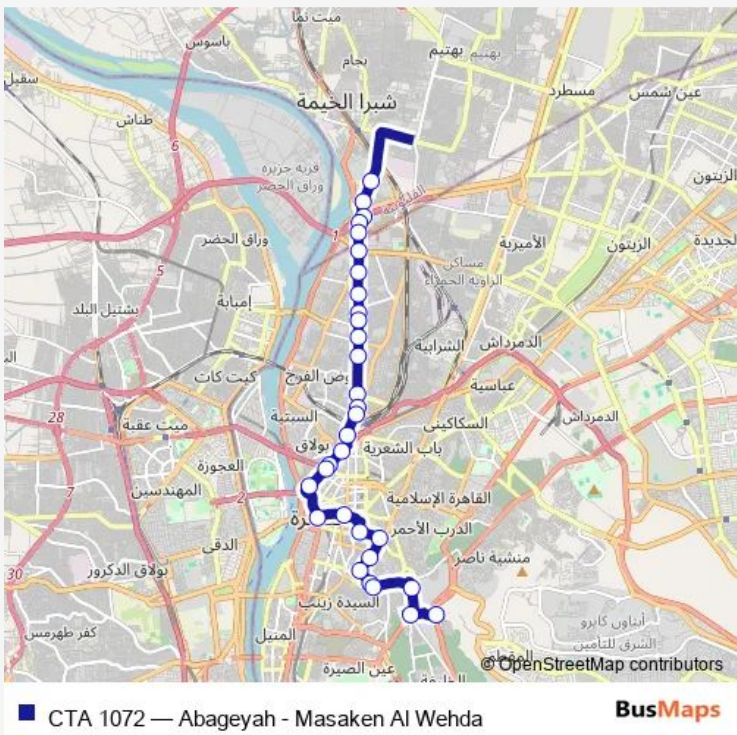

Bus CTA 1072 Abageyah - Masaken Al Wehda

[Go to website](#)

Direction
 Faculty of Agriculture - Ain Shams University — Al Abageyya
 31 stops
[Open route schedule](#)

- Faculty of Agriculture - Ain Shams University
- Nour Al Huda Automotive (Shubra Al Kheima)
- Mazallat
- Al Mazallat
- Al Mazallaat (Shubra)
- Al Khalafawy Square
- Al Safwa Hospital (Shubra)
- Saint Teresa Metro
- Al Sahel Fire Department
- Al Sahel Police Department
- Rod Al Farag Metro Station
- The Good Shepherd Hospital
- Misr Bank (Shobra St.)
- Ahmed Badawi St.
- Ahmed Helmy
- Ahmed Oraby St.
- Ahmed Oraby (Ramses)
- Isaaf
- Gamal Abd Al Nasser Metro
- Abd Al Moneim Riad
- Tahrir Square

Route schedule
 Faculty of Agriculture - Ain Shams University — Al Abageyya

Monday	10:00
Tuesday	10:00
Wednesday	10:00
Thursday	10:00
Friday	10:00
Saturday	10:00
Sunday	10:00

Route info
 Direction: Faculty of Agriculture - Ain Shams University
 Stops: 31
 Trip Duration: 1 hour 11 min

Al Sayeda Aisha

Al Abageyya

Direction

Salah Al Din Citadel (Salah Salem) — Kobry Orabi

35 stops

[Open route schedule](#)

Salah Al Din Citadel (Salah Salem)

Al Sayeda Aisha

Saturday 10:00

Sunday 10:00

Route info

Direction: Salah Al Din Citadel (Salah Salem)

Stops: 35

Trip Duration: 1 hour 21 min

Al Sahel Police Department

Al Sahel Fire Department