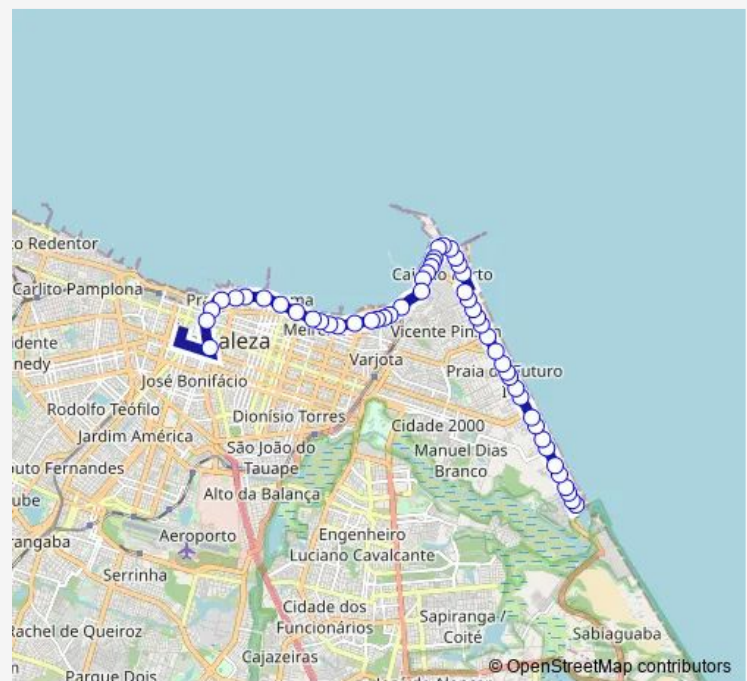

Thursday 04:40-22:17

Friday 04:40-22:17

Saturday 04:40-22:48

Sunday 04:40-22:46

Route info

Direction: RUA DES Geminiano Jurema, 88

Stops: 53

Trip Duration: 0 hour 55 min

906-Caça e Pesca/Serviluz/Centro — Caça e Pesca/Serviluz/Centro

Avenida Cesar Cals, 350

Avenida César Clas, 130

Avenida Zeze Diogo, 659

Avenida Zeze Diogo, 493

Avenida Zeze Diogo, 487

Avenida Zeze Diogo, 159

Avenida Zeze Diogo, 20

Avenida Vicente DE Castro, 6920

Travessa Vicente DE Castro, 500

Avenida Vicente DE Castro, S/N

Avenida Vicente DE Castro, S/N

Avenida Vicente DE Castro, 6001

Avenida Vicente DE Castro, 6001

Saturday 05:30-23:33

Sunday 05:25-22:44

Route info

Direction: Avenida VIS RIO Branco, 1257

Stops: 56

Trip Duration: 1 hour 4 min

Avenida Vicente DE Castro, 6001

Avenida Vicente DE Castro, 6001