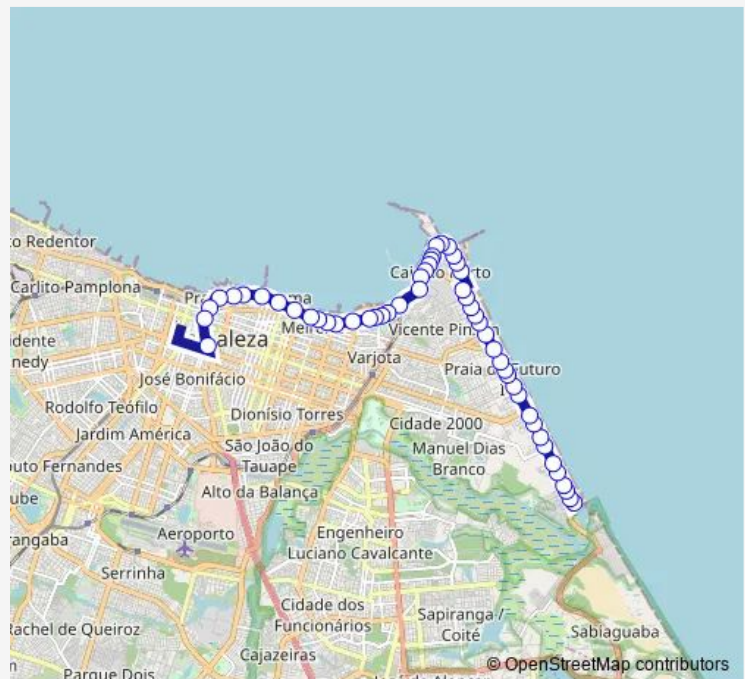

Thursday 04:40-22:17

Friday 04:40-22:17

Saturday 04:40-22:48

Sunday 04:40-22:46

Route info

Direction: RUA DES Geminiano Jurema, 88

Stops: 53

Trip Duration: 0 hour 55 min

906-Caça e Pesca/Serviluz/Centro — Caça e Pesca/Serviluz/Centro

Avenida Cesar Cals, 350

Avenida César Clas, 130

Avenida Zeze Diogo, 659

Avenida Zeze Diogo, 493

Avenida Zeze Diogo, 487

Avenida Zeze Diogo, 159

Avenida Zeze Diogo, 20

Avenida Vicente DE Castro, 6920

Travessa Vicente DE Castro, 500

Avenida Vicente DE Castro, S/N

Avenida Vicente DE Castro, S/N

Avenida Vicente DE Castro, 6001

Avenida Vicente DE Castro, 6001

Saturday 05:30-23:33

Sunday 05:25-22:44

Route info

Direction: Avenida VIS RIO Branco, 1257

Stops: 56

Trip Duration: 0 hour 58 min

Avenida Vicente DE Castro, 6001

Avenida Vicente DE Castro, 6001