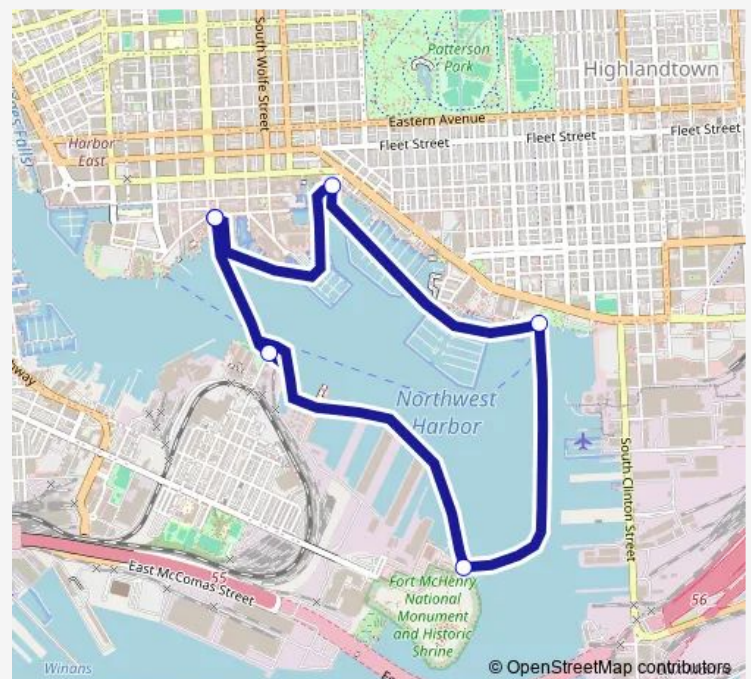

Locust Point

Fell's Point

### Route schedule

Fell's Point — Fell's Point

Monday 10:00-22:00

Tuesday 10:00-22:00

Wednesday 10:00-22:00

Thursday 10:00-22:00

Friday 10:00-23:00

Saturday 10:00-23:00

### Route info

Direction: Fell's Point

Stops: 6

Trip Duration: 1 hour 0 min

Blue — Blue Route

Blue Ferry time schedules and route maps are available in an offline PDF at [busmaps.com](https://busmaps.com). Use the [busmaps.com](https://busmaps.com) website to see live bus times, train schedule or subway schedule, and step-by-step directions for all public transit in Baltimore