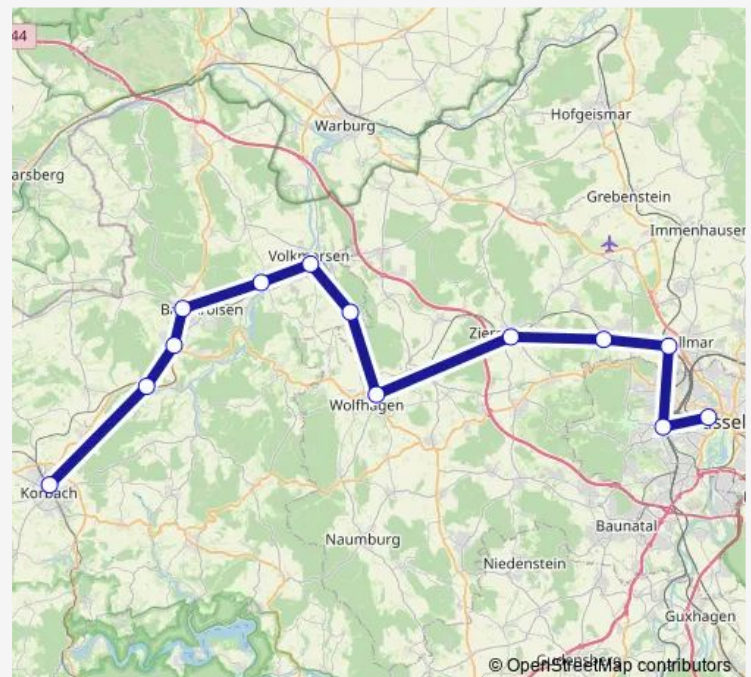

Ahnatal-Weimar

Vellmar-Obervellmar

Kassel-Wilhelmshöhe

Kassel Hbf

### Route schedule

Korbach Hbf — Kassel Hbf

Monday 04:35-21:05

Tuesday 04:35-21:05

Wednesday 04:35-21:05

Thursday 04:35-21:05

Friday 04:35-21:05

Saturday 06:08-21:05

### Route info

Direction: Korbach Hbf

Stops: 16

Trip Duration: 1 hour 29 min

■ RB4

BusMaps

**Direction**

Kassel Hbf — Korbach Hbf