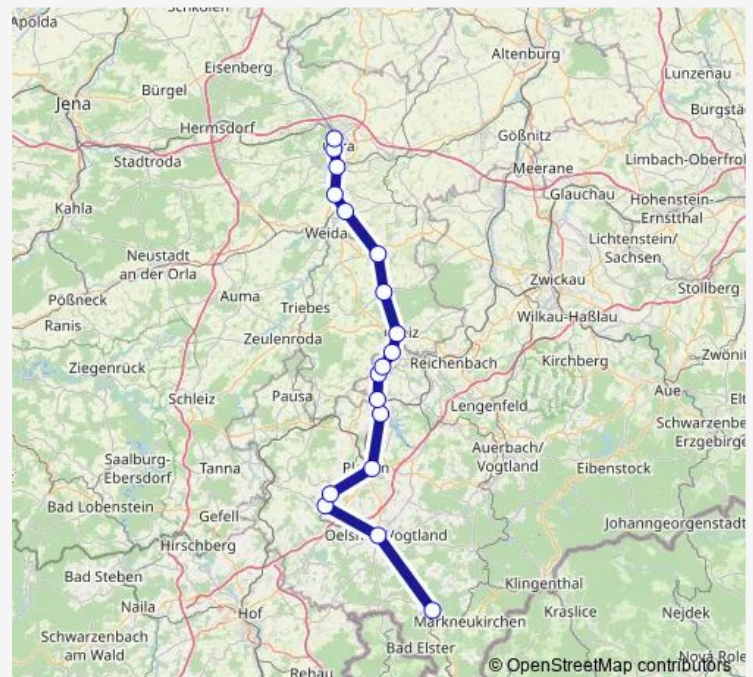

Regional Rail Service RB4

[Go to website](#)

Direction

Gera Hbf — Adorf, Bahnhof

18 stops

[Open route schedule](#)

Gera Hbf

Gera Süd

Route schedule

Gera Hbf — Adorf, Bahnhof

Monday 17:05

Tuesday 17:05

Wednesday 17:05

Thursday 17:05

Friday 17:05

Saturday 07:06-17:05

Sunday 07:06-17:05

Route info

Direction: Gera Hbf

Stops: 18

Trip Duration: 1 hour 37 min

■ RB4

BusMaps

Direction

Adorf, Bahnhof — Gera Hbf

18 stops

[Open route schedule](#)

Adorf, Bahnhof

Oelsnitz, Bahnhof

Weischlitz, Bahnhof

Kürbitz, Bahnhof

Plauen, Bahnhof Mitte