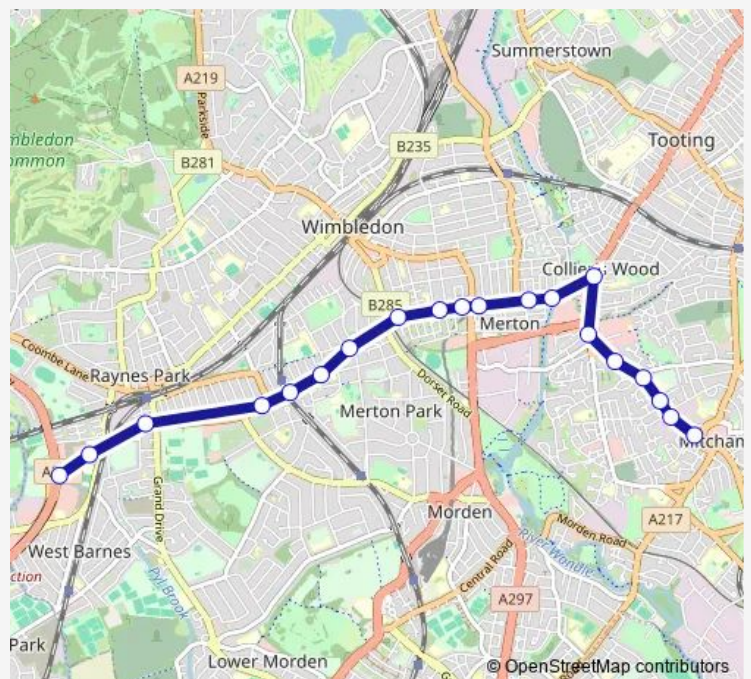

### Direction

Love Lane Mitcham — Raynes Park High School

20 stops

[Open route schedule](#)

- Love Lane Mitcham
- Sadler Close
- Lewis Road (CR4)
- Lavender Avenue (CR4)
- Chelsea Fields
- Runnymede
- Colliers Wood Station
- Merton Abbey / Merton High Street
- Merton High Street /Haydons Rd
- South Wimbledon Station
- Morden Road
- Wimbledon Fire Station
- Merton Park Tram Stop
- Wilton Crescent
- The Nelson Health Centre
- Wimbledon Chase Station
- Merton Park Baptist Church
- Bushey Road / Grand Drive
- Carters Bridge
- Raynes Park High School

### Route schedule

Love Lane Mitcham — Raynes Park High School

Monday	07:37
Tuesday	07:37
Wednesday	07:37
Thursday	07:37
Friday	07:37
Saturday	—
Sunday	—

### Route info

Direction: Love Lane Mitcham

Stops: 20

Trip Duration: 0 hour 43 min

**Direction**

Raynes Park High School — Love Lane Mitcham

23 stops

[Open route schedule](#)

Raynes Park High School

Shannon Corner Superstores

Shannon Corner / Beverley Way

Shannon Corner

Carters Bridge

Bushey Road / Grand Drive

Merton Park Baptist Church

Wimbledon Chase Station