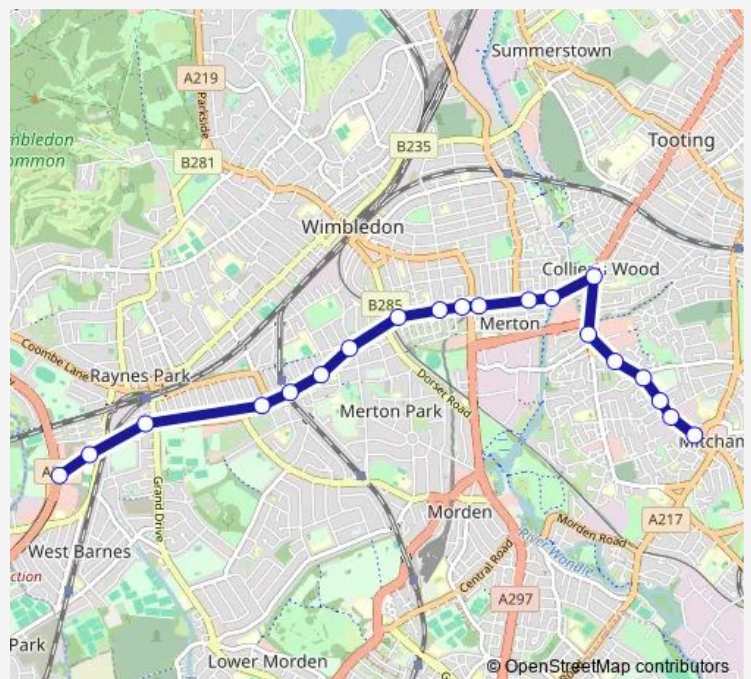

### Direction

Love Lane Mitcham — Raynes Park High School

20 stops

[Open route schedule](#)

- Love Lane Mitcham
- Sadler Close
- Lewis Road (CR4)
- Lavender Avenue (CR4)
- Chelsea Fields
- Runnymede
- Colliers Wood Station
- Merton Abbey / Merton High Street
- Merton High Street /Haydons Rd
- South Wimbledon Station
- Morden Road
- Wimbledon Fire Station
- Merton Park Tram Stop
- Wilton Crescent
- The Nelson Health Centre
- Wimbledon Chase Station
- Merton Park Baptist Church
- Bushey Road / Grand Drive
- Carters Bridge
- Raynes Park High School

### Route schedule

Love Lane Mitcham — Raynes Park High School

Monday	07:37
Tuesday	07:37
Wednesday	07:37
Thursday	07:37
Friday	07:37
Saturday	—
Sunday	—

### Route info

Direction: Love Lane Mitcham

Stops: 20

Trip Duration: 0 hour 43 min

655 — Mitcham - Colliers Wood - Wimbledon Chase - South Wimbledon Station - Raynes Park High School

**Direction**

Raynes Park High School — Love Lane Mitcham

23 stops

[Open route schedule](#)

Raynes Park High School

Shannon Corner Superstores

Shannon Corner / Beverley Way

Shannon Corner

Carters Bridge

Bushey Road / Grand Drive