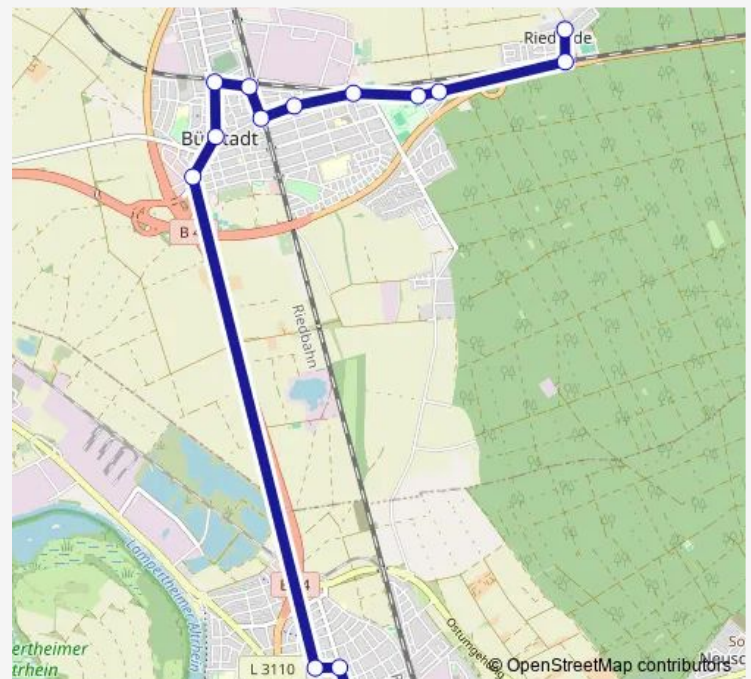

Bürstadt, Bubenlachring West

Bürstadt, Bubenlachring Ost

Riedrode, Bahnhof

Riedrode, Bürgerhaus

### Route schedule

Lampertheim, Bahnhof — Riedrode, Bürgerhaus

Monday 10:34-16:44

Tuesday 10:34-16:44

Wednesday 10:34-16:44

Thursday 10:34-16:44

Friday 10:34-16:44

Saturday —

### Route info

Direction: Lampertheim, Bahnhof

Stops: 16

Trip Duration: 0 hour 23 min

655