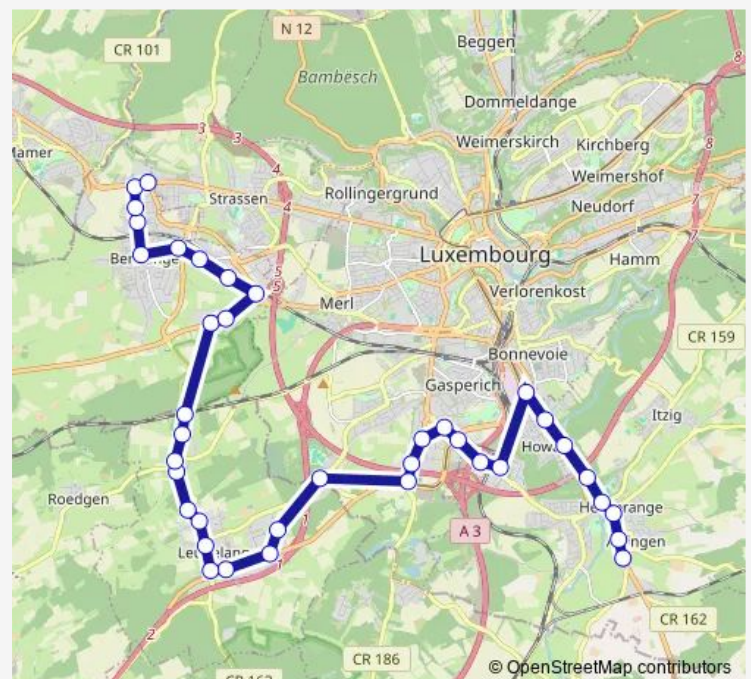

Leudelange, Gruef

Leudelange, Op der Strooss

Leudelange, Edeleck

Route schedule

Bertrange, Belle-Etoile — Alzingen, Hondsbréck

Monday 05:41-23:41

Tuesday 05:41-23:41

Wednesday 05:41-23:41

Thursday 05:41-23:41

Friday 05:41-23:41

Saturday 05:41-23:41

Sunday 06:41-22:41

Route info

Direction: Bertrange, Belle-Etoile

Stops: 38

Trip Duration: 0 hour 53 min

Hesperange, Urbengsschlass

Alzingen, Trapeneck

Alzingen, Hondsbreëck

Direction

Alzingen, Hondsbreck quai 2 — Bertrange, Belle-Etoile

38 stops

[Open route schedule](#)

Alzingen, Hondsbreck quai 2

Saturday 05:15-23:45

Sunday 07:45-21:45

Route info

Direction: Alzingen, Hondsbreck quai 2

Stops: 38

Trip Duration: 0 hour 50 min

Leudelange, Akerheck

Leudelange, Gare