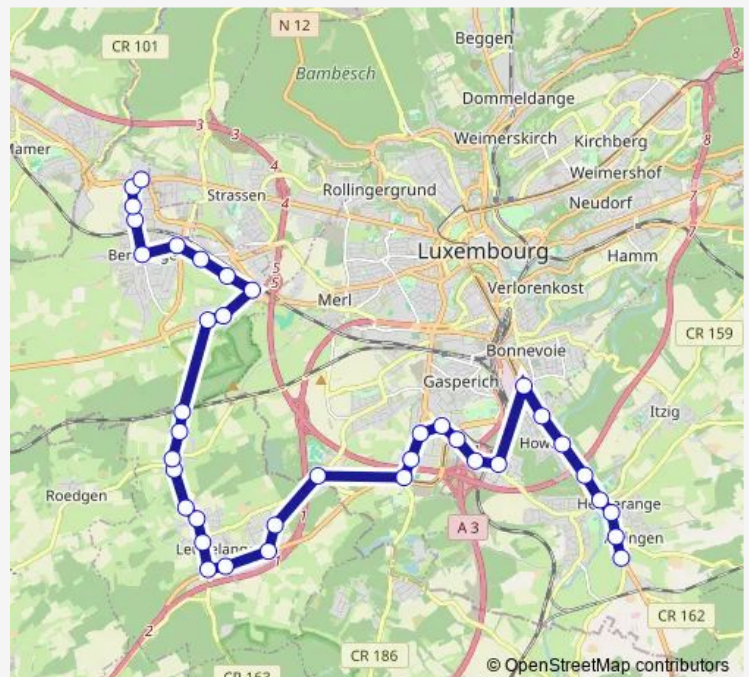

Leudelange, Edeleck

Route schedule

Bertrange, Belle Etoile — Alzingen, Hondsbréck

Monday 05:41-23:41

Tuesday 05:41-23:41

Wednesday 05:41-23:41

Thursday 05:41-23:41

Friday 05:41-23:41

Saturday 05:41-23:41

Sunday 06:41-22:41

Route info

Direction: Bertrange, Belle Etoile

Stops: 38

Trip Duration: 0 hour 53 min

655

Leudelange, Foyer

Tuesday 05:15-23:45

Wednesday 05:15-23:45

Thursday 05:15-23:45

Friday 05:15-23:45

Saturday 05:15-23:45

Sunday 07:45-21:45

Route info

Direction: Alzingen, Hondsbréck