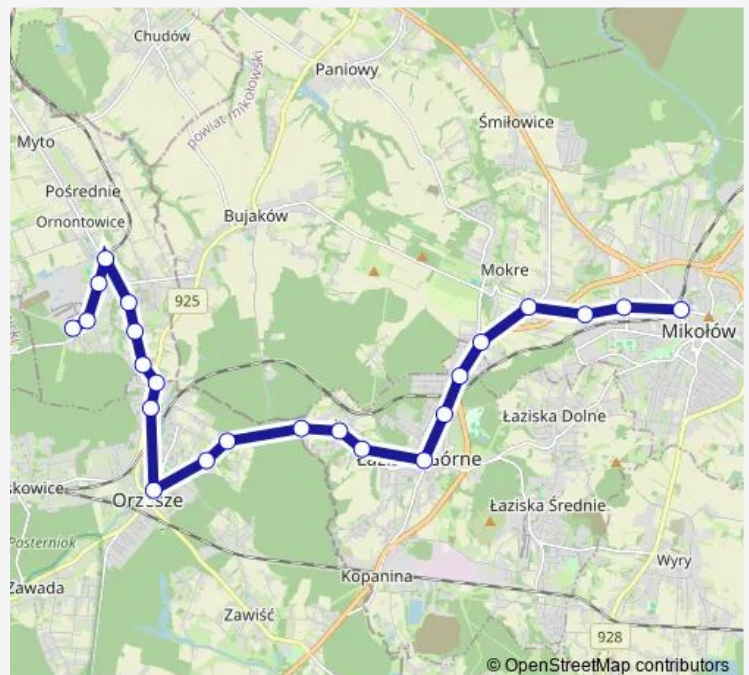

Thursday 08:18-16:18

Friday 08:18-16:18

Saturday —

Sunday —

Route info

Direction: Ornontowice Żabik

Stops: 23

Trip Duration: 0 hour 35 min