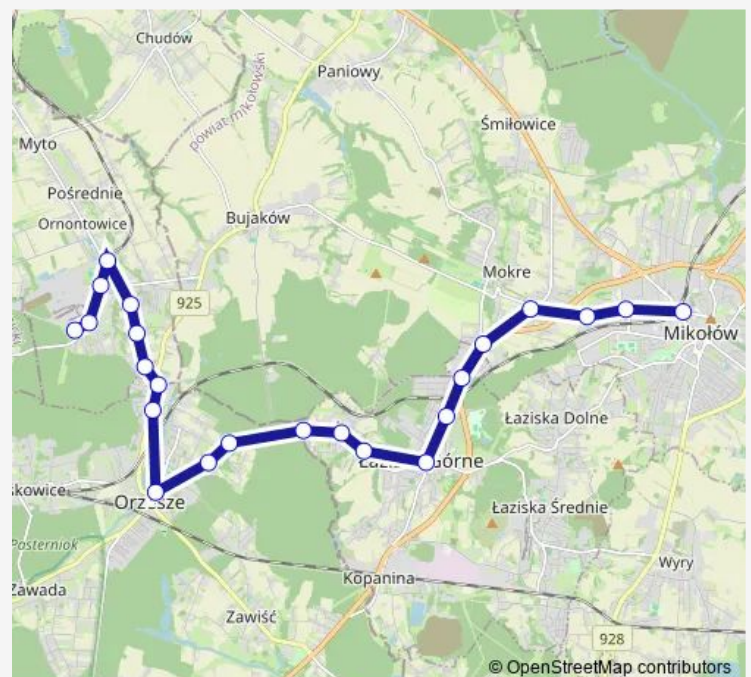

Thursday 08:18-16:18

Friday 08:18-16:18

Saturday —

Sunday —

Route info

Direction: Ornontowice Żabik

Stops: 23

Trip Duration: 0 hour 35 min