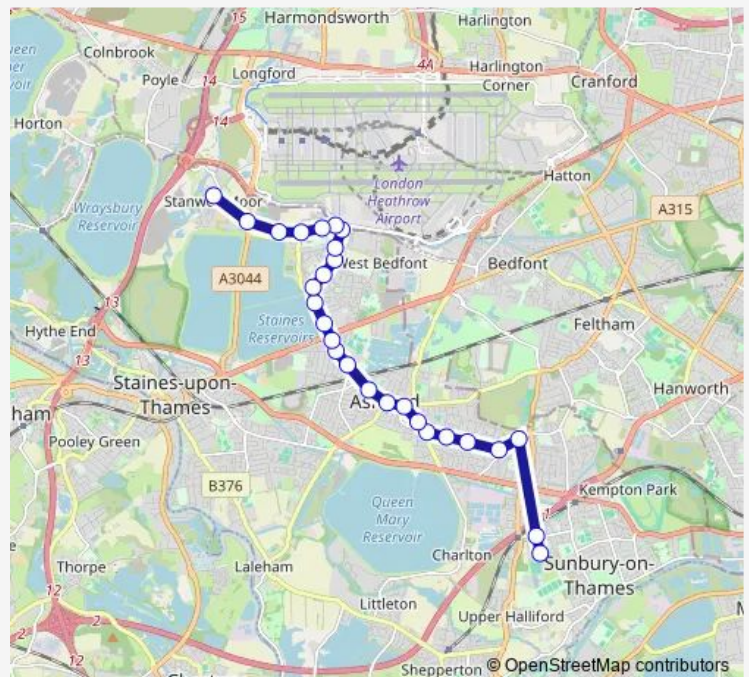

Bus 655 Stanwell Moor - Ashford - Bishop Wand School

[Go to website](#)

Direction

Bishop Wand School — Horton Road North

27 stops

[Open route schedule](#)

- Bishop Wand School
- Peregrine Road
- BP Centre
- Meadhurst Primary School
- Elgin Avenue
- Chessholme Road
- Dingle Road
- The Ash Tree
- Church Road
- War Memorial
- Dudley Road
- Station Crescent
- Salcombe Road
- Bulldog
- Ashford Hospital Entrance
- Scots Close
- St Annes Avenue
- Viscount Road
- Cordelia Road
- Everest Road
- Bedfont Road

Route schedule

Bishop Wand School — Horton Road North

Monday	14:42
Tuesday	14:42
Wednesday	14:42
Thursday	14:42
Friday	14:42
Saturday	—
Sunday	—

Route info

Direction: Bishop Wand School

Stops: 27

Trip Duration: 0 hour 37 min

655 — Stanwell Moor - Ashford - Bishop Wand School **BusMaps**

Riverside Road

Riverside Place

The Wheatsheaf

Selwood Gardens

Horton Road

Horton Road North

Direction

Wednesday 07:15

Thursday 07:15

Friday 07:15

Saturday —

Sunday —

Route info

Direction: Horton Road North

Stops: 27