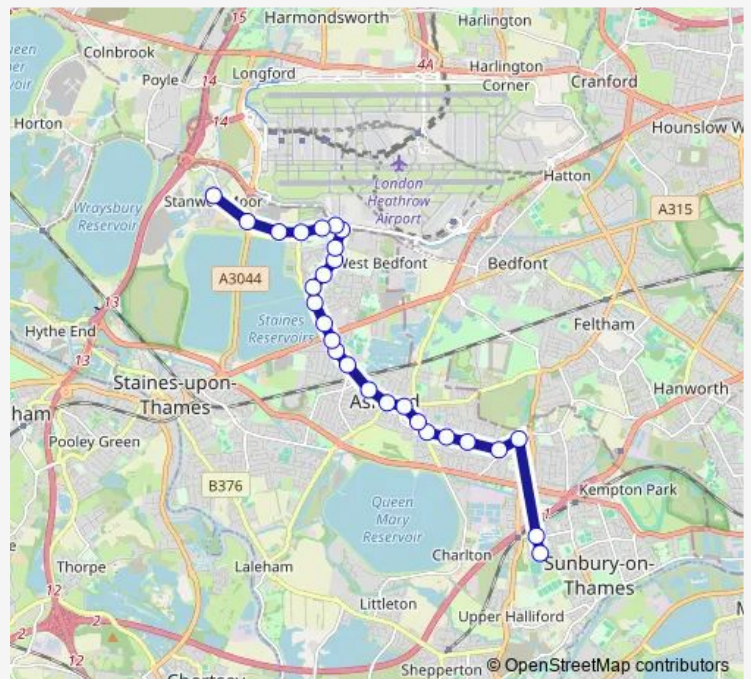

Bus 655 Stanwell Moor - Ashford - Bishop Wand School

[Go to website](#)

**Direction**

Bishop Wand School — Horton Road North

27 stops

[Open route schedule](#)

- Bishop Wand School
- Peregrine Road
- BP Centre
- Meadhurst Primary School
- Elgin Avenue
- Chessholme Road
- Dingle Road
- The Ash Tree
- Church Road
- War Memorial
- Dudley Road
- Station Crescent
- Salcombe Road
- Bulldog
- Ashford Hospital Entrance
- Scots Close
- St Annes Avenue
- Viscount Road
- Cordelia Road
- Everest Road
- Bedfont Road

Route schedule

Bishop Wand School — Horton Road North

Monday	14:42
Tuesday	14:42
Wednesday	14:42
Thursday	14:42
Friday	14:42
Saturday	—
Sunday	—

Route info

Direction: Bishop Wand School

Stops: 27

Trip Duration: 0 hour 37 min

655 — Stanwell Moor - Ashford - Bishop Wand School **BusMaps**

Riverside Road

Riverside Place

The Wheatsheaf

Selwood Gardens

Horton Road

Horton Road North

**Direction**

## Route info

Direction: Horton Road North

Stops: 27

Trip Duration: 0 hour 55 min

Peregrine Road

Bishop Wand School

655 Bus time schedules and route maps are available in an offline PDF at [busmaps.com](https://busmaps.com). Use the [busmaps.com](https://busmaps.com) website to see live bus times, train schedule or subway schedule, and step-by-step directions for all public transit in Stanwell