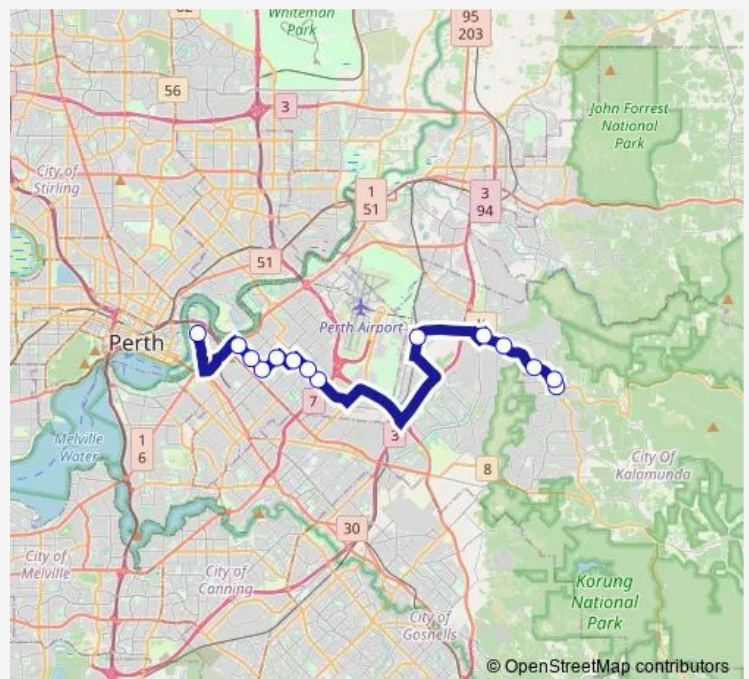

### Route schedule

Perth Stadium Bus Stn Perth Stadium Stand 7 — Kalamunda Bus Stn Stand 1

Monday	—
Tuesday	—
Wednesday	—
Thursday	—
Friday	—
Saturday	19:35-21:15
Sunday	—

### Route info

Direction: Perth Stadium Bus Stn Perth Stadium Stand 7

Stops: 14

Trip Duration: 0 hour 40 min