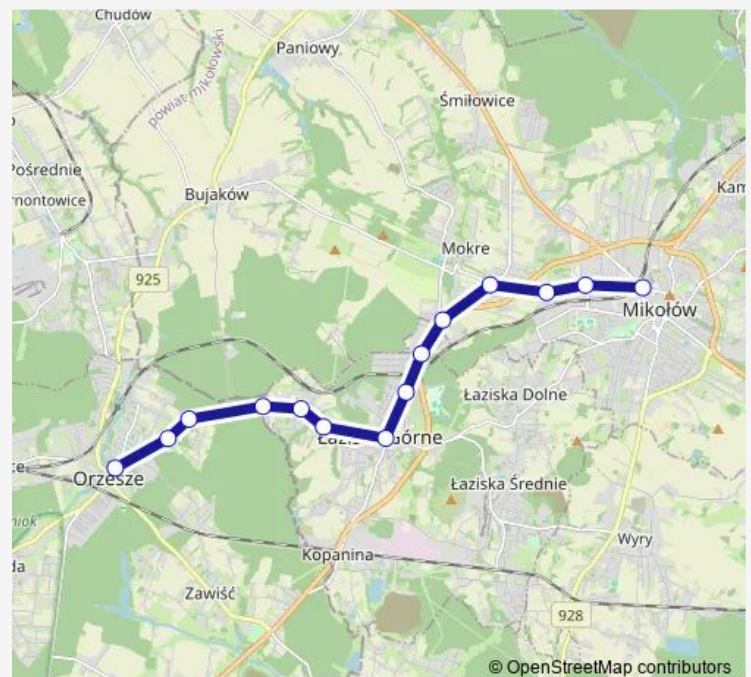

Friday 04:16-22:16

Saturday —

Sunday —

Route info

Direction: Orzesze Kościół

Stops: 14

Trip Duration: 0 hour 20 min

Direction