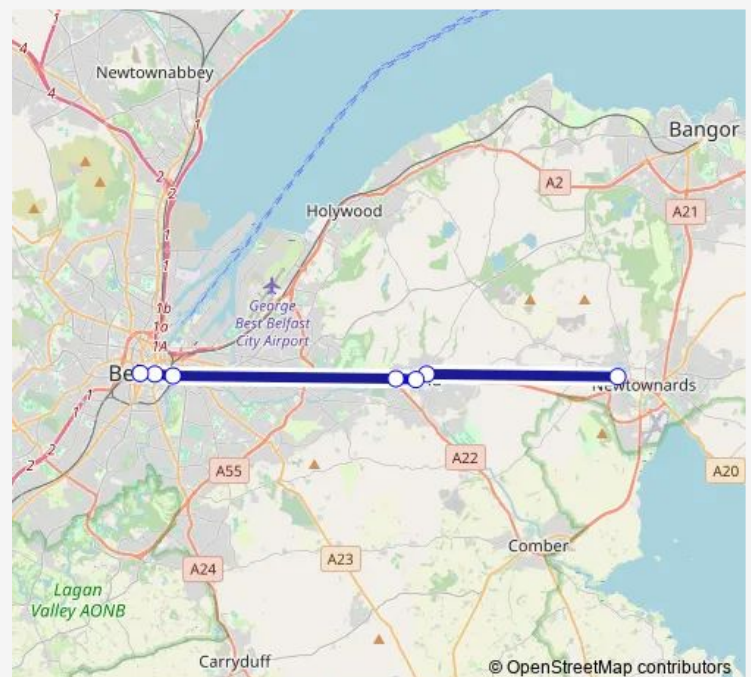

Ulster Hospital

Burton Avenue

Dundonald Park & Ride

Strangford Arms

Route schedule

City Centre — Strangford Arms

Monday 15:50-17:40

Tuesday 15:50-17:40

Wednesday 15:50-17:40

Thursday 15:50-17:40

Friday 15:50-17:40

Saturday —

Sunday —

Route info

Direction: City Centre

Stops: 8

Trip Duration: 0 hour 50 min

Direction

Strangford Arms — Donegall Square West

7 stops

[Open route schedule](#)

Strangford Arms

Dundonald Park & Ride

Cherry Hill

Wednesday 06:30-08:45

Thursday 06:30-08:45

Friday 06:30-08:45

Saturday —

Sunday —

Route info

Direction: Strangford Arms

Stops: 7