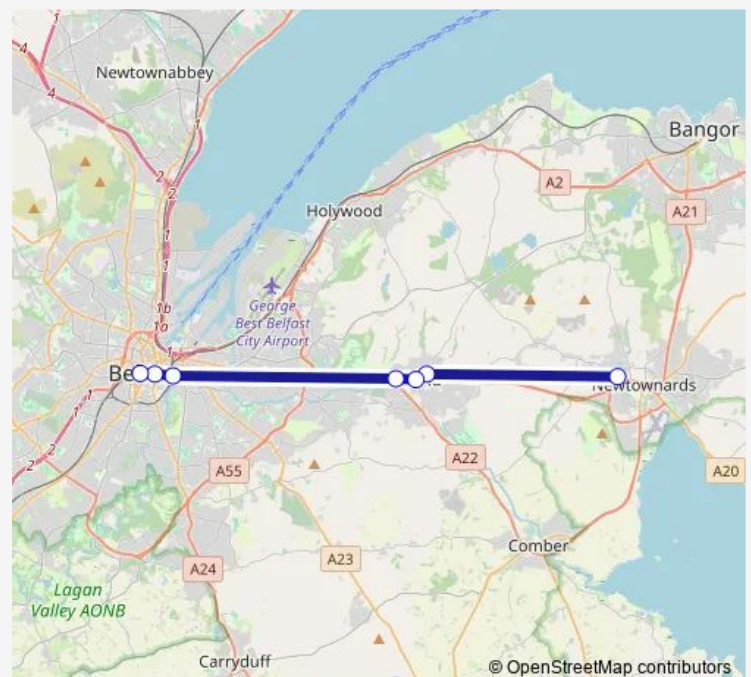

Ulster Hospital

Burton Avenue

Dundonald Park & Ride

Strangford Arms

Route schedule

City Centre — Strangford Arms

Monday 15:50-17:40

Tuesday 15:50-17:40

Wednesday 15:50-17:40

Thursday 15:50-17:40

Friday 15:50-17:40

Saturday —

Sunday —

Route info

Direction: City Centre

Stops: 8

Trip Duration: 0 hour 50 min

Direction

Strangford Arms — Donegall Square West

7 stops

[Open route schedule](#)

Strangford Arms

Dundonald Park & Ride

Cherry Hill

Wednesday 06:30-08:45

Thursday 06:30-08:45

Friday 06:30-08:45

Saturday —

Sunday —

Route info

Direction: Strangford Arms

Stops: 7