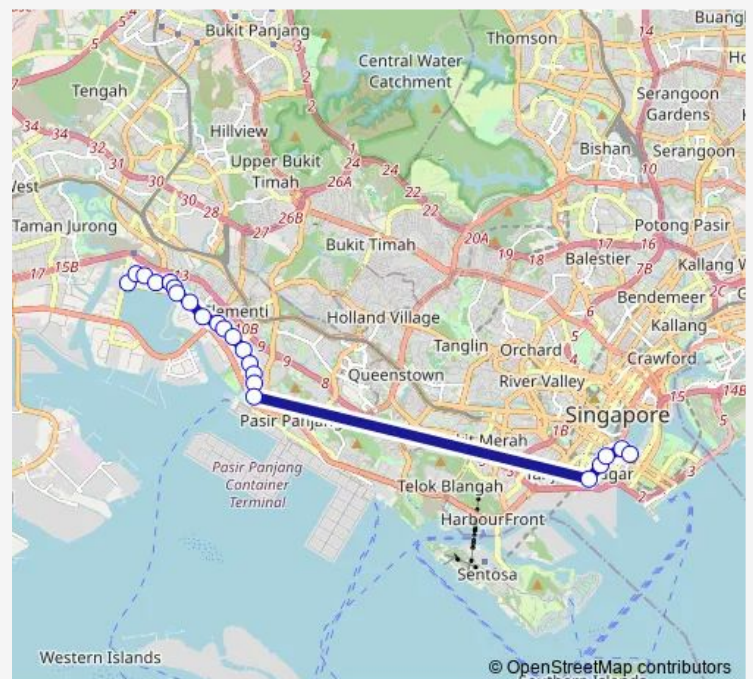

### Route schedule

Bet Blks 50/51 — Marina Bay Financial Ctr

Monday 07:35

Tuesday 07:35

Wednesday 07:35

Thursday 07:35

Friday 07:35

Saturday —

### Route info

Direction: Bet Blks 50/51

Stops: 22

Trip Duration: 1 hour 9 min

655

**Direction**

Marina Bay Stn — Opp Blk 51

21 stops