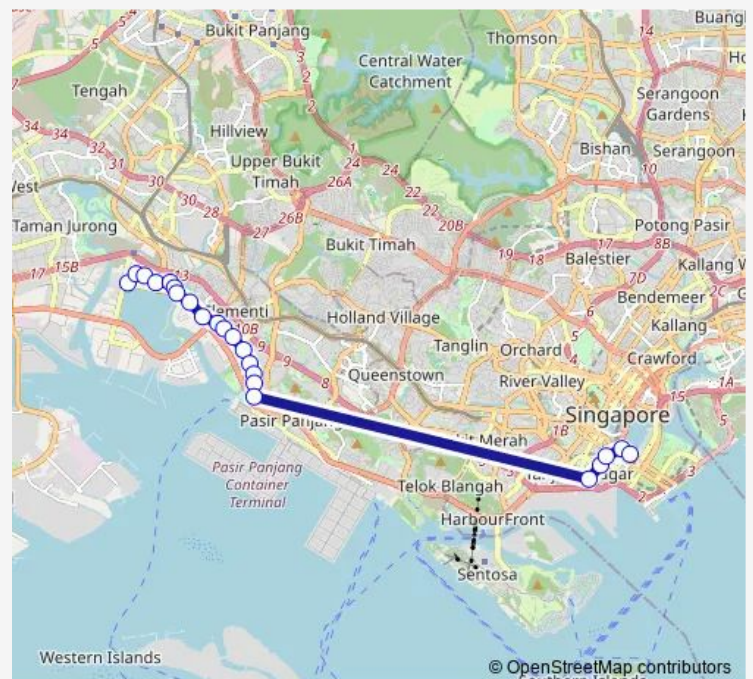

Aft Capital Twr

OPP SO Sofitel S'Pore

The Sail

Route schedule

Bet Blks 50/51 — Marina Bay Financial Ctr

Monday 07:35

Tuesday 07:35

Wednesday 07:35

Thursday 07:35

Friday 07:35

Saturday —

Sunday —

Route info

Direction: Bet Blks 50/51

Stops: 22

Trip Duration: 1 hour 9 min

655

Direction

Marina Bay Stn — Opp Blk 51

21 stops

[Open route schedule](#)

Marina Bay Stn

Downtown Stn

UIC Bldg