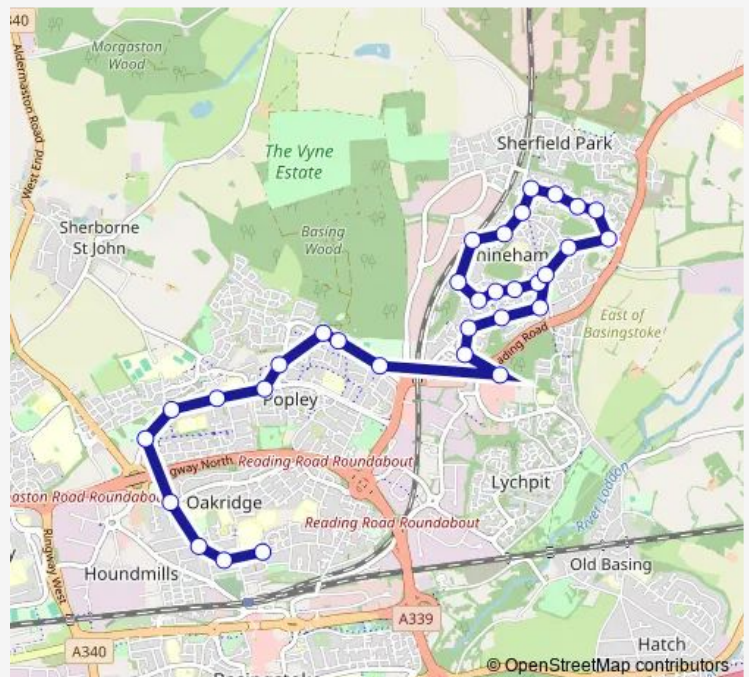

Bus 655 Chineham - Vyne Community School

[Go to website](#)

Direction

Cibbons Road — Vyne School Field

32 stops

[Open route schedule](#)

- Cibbons Road
- Kings Pightle
- Whitewood
- Mayflower Close
- Southlands
- Larchwood
- Four Lanes School
- Bowman Corner
- Thyme Close
- Fennel Close
- Woodlands
- Belvedere Gardens
- Longstock Close
- Bowman Road
- Village Hall
- Merrydown Lane
- Chineham Surgery
- Hartwood
- Simons Road
- Chineham Centre
- Madeira Close

Route schedule

Cibbons Road — Vyne School Field

Monday	07:22
Tuesday	07:22
Wednesday	07:22
Thursday	07:22
Friday	07:22
Saturday	—
Sunday	—

Route info

Direction: Cibbons Road

Stops: 32

Trip Duration: 0 hour 31 min

Osborne Close

Merton Road

Vyne Road

Vyne School Field

Direction

Vyne School Field — Village Hall

38 stops

[Open route schedule](#)

Saturday —

Sunday —

Route info

Direction: Vyne School Field

Stops: 38

Trip Duration: 0 hour 29 min

Whitewood

Mayflower Close