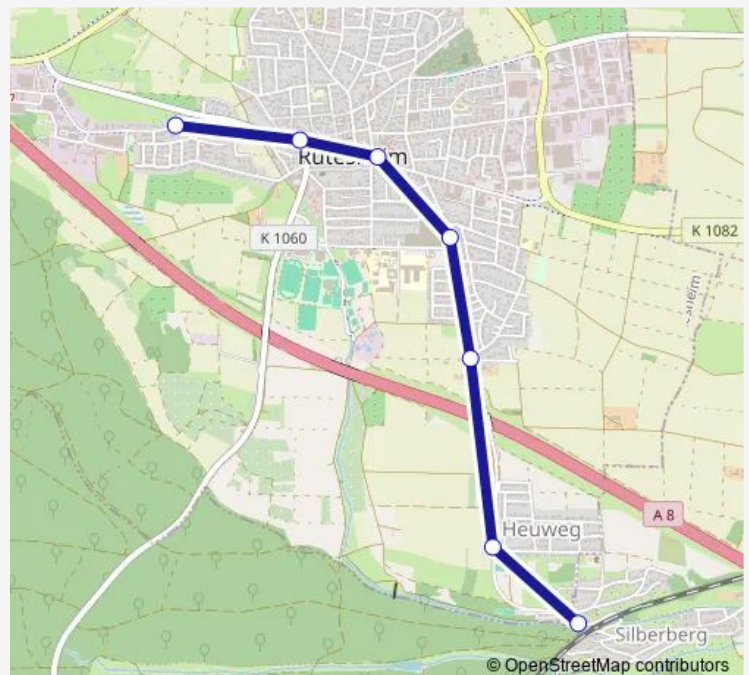

Thursday 06:34-20:34

Friday 06:34-20:34

Saturday 06:19-20:49

Sunday —

Route info

Direction: Rutesheim

Stops: 7

Trip Duration: 0 hour 7 min

Direction

Rutesheim Keplerstraße — Rutesheim

9 stops

[Open route schedule](#)

Rutesheim Keplerstraße

Rutesheim Gewerbegebiet Steige

Rutesheim Drescherstr.

Rutesheim Widdumhof

Thursday 05:45

Friday 05:45

Saturday —

Sunday —

Route info

Direction: Rutesheim Drescherstr.

Stops: 7

Trip Duration: 0 hour 8 min