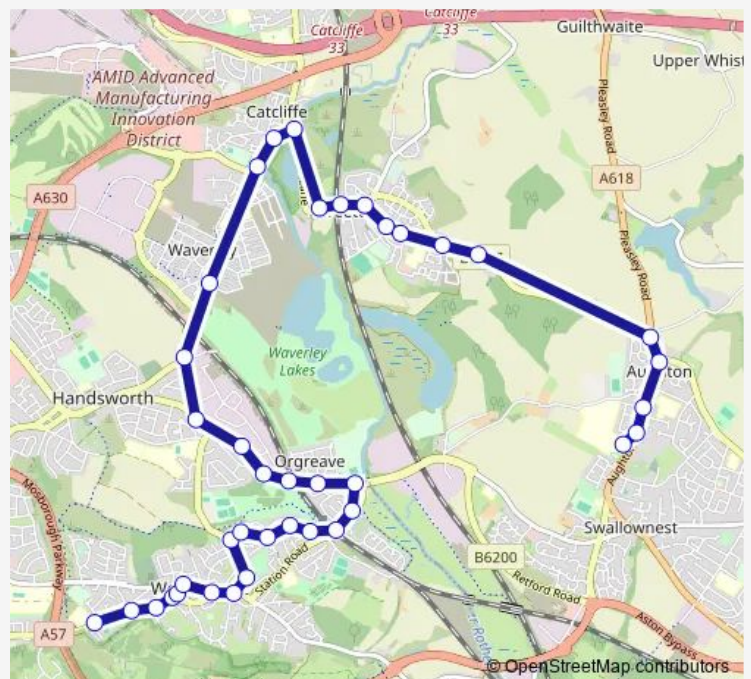

Sheffield Road/Twitchill Drive

Sheffield Road/Stradbroke Road

Stradbroke Road/Sheffield Road

Chapel Street/Stradbroke Road

Cross Street/Tannery Street

Market Street/Beaver Hill Road

Beaver Hill Road/Torry Court

Retford Road/Rodman Drive

Retford Road/Horsewood Road

Retford Road/Old Retford Road

Retford Road/Old Retford Road

Route schedule

Sheffield Road/Wolverley Road — Aughton Road/Aston Academy

Monday 07:40

Tuesday 07:40

Wednesday 07:40

Thursday 07:40

Friday 07:40

Saturday —

Sunday —

Route info

Direction: Sheffield Road/Wolverley Road

Stops: 39

Trip Duration: 0 hour 35 min

655 — Woodhouse - Swallownest

Retford Road/Beaver Hill Road

Orgreave Lane/Highfield Lane

Highfield Lane/Castleton Way

Orgreave Road/Poplar Way

Orgreave Road/Sheffield Lane

Treeton Lane/Main Street