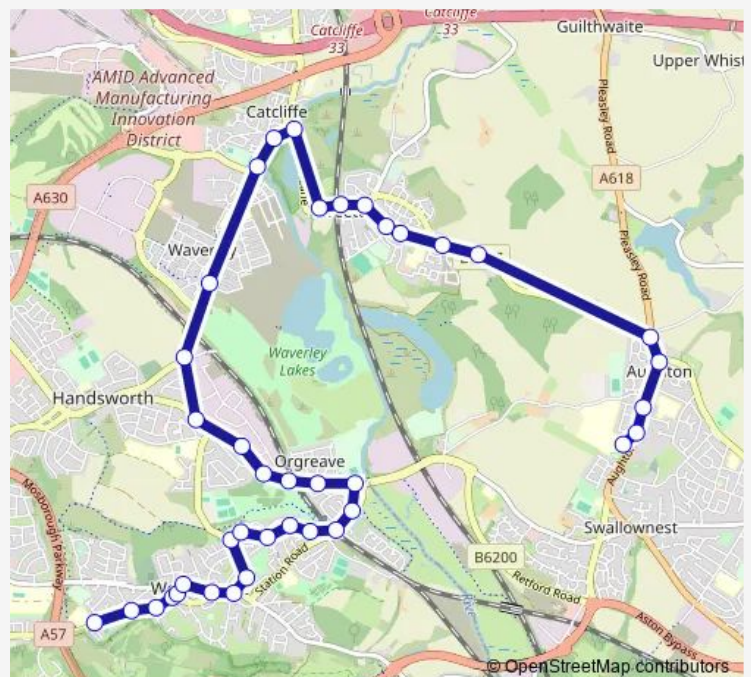

Sheffield Road/Twitchill Drive

Sheffield Road/Stradbroke Road

Stradbroke Road/Sheffield Road

Chapel Street/Stradbroke Road

Cross Street/Tannery Street

Market Street/Beaver Hill Road

Beaver Hill Road/Torry Court

Retford Road/Rodman Drive

Retford Road/Horsewood Road

Retford Road/Old Retford Road

Retford Road/Old Retford Road

Route schedule

Sheffield Road/Wolverley Road — Aughton Road/Aston Academy

Monday 07:40

Tuesday 07:40

Wednesday 07:40

Thursday 07:40

Friday 07:40

Saturday —

Sunday —

Route info

Direction: Sheffield Road/Wolverley Road

Stops: 39

Trip Duration: 0 hour 35 min

655 — Woodhouse - Swallownest

Retford Road/Beaver Hill Road

Orgreave Lane/Highfield Lane

Highfield Lane/Castleton Way

Orgreave Road/Poplar Way

Orgreave Road/Sheffield Lane

Treeton Lane/Main Street