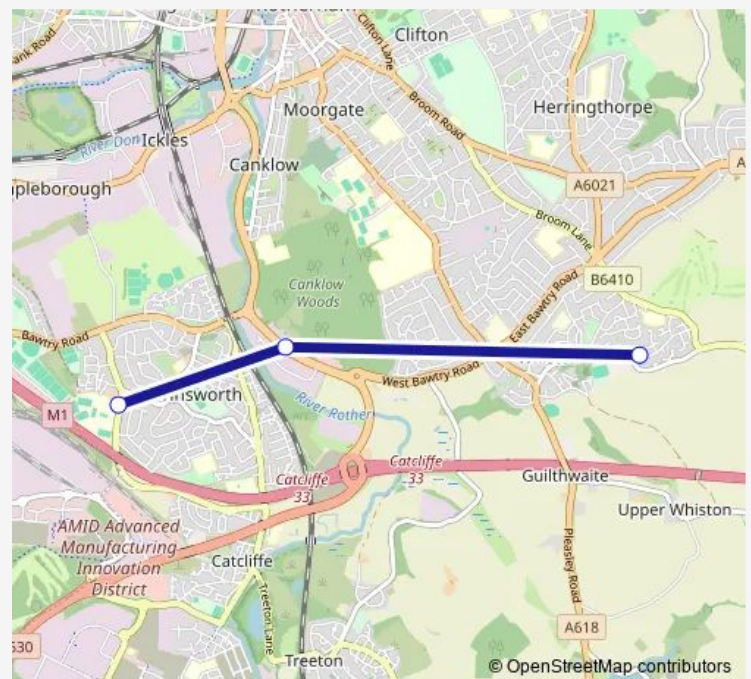

### Direction

Brinsworth Academy Bus Park/Brinsworth Road — Greystones Road/Whiston Brook View

3 stops

[Open route schedule](#)

Brinsworth Academy Bus Park/Brinsworth Road

West Bawtry Road/Centenary Way

Greystones Road/Whiston Brook View

### Route schedule

Brinsworth Academy Bus Park/Brinsworth Road — Greystones Road/Whiston Brook View

Monday	14:47
Tuesday	14:47
Wednesday	14:47
Thursday	14:47
Friday	14:47
Saturday	—
Sunday	—

### Route info

Direction: Brinsworth Academy Bus Park/Brinsworth Road

Stops: 3

Trip Duration: 0 hour 22 min

**Direction**

Pleasley Road/Chaff Lane — Shiregreen Lane/Jacobs Drive

5 stops

[Open route schedule](#)

Monday	07:36
Tuesday	07:36
Wednesday	07:36
Thursday	07:36
Friday	07:36
Saturday	—
Sunday	—

**Route info**

Direction: Pleasley Road/Chaff Lane

Stops: 5

Trip Duration: 0 hour 45 min

655 Bus time schedules and route maps are available in an offline PDF at busmaps.com. Use the busmaps.com website to see live bus times, train schedule or subway schedule, and step-by-step directions for all public transit in Rotherham