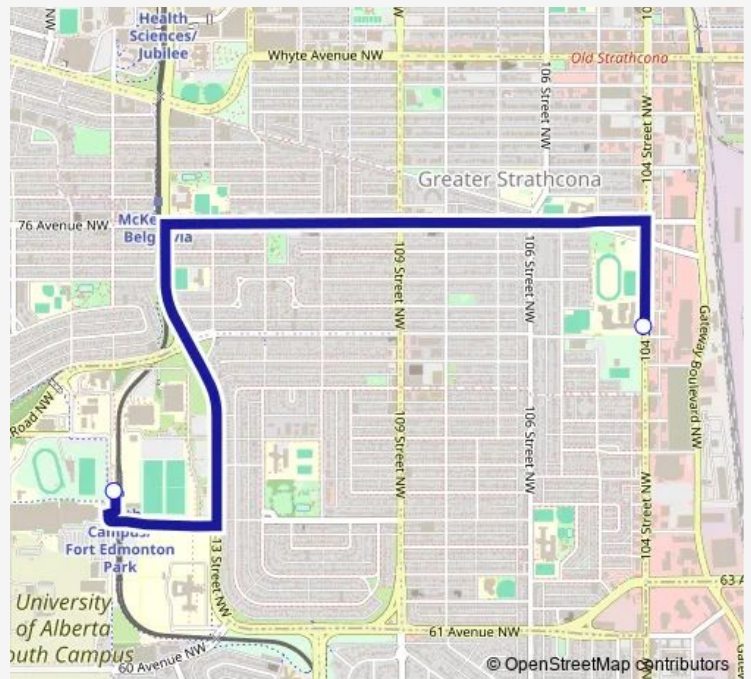

Bus 655 Strathcona - South Campus

[Go to website](#)

**Direction**

South Campus Fort Edmonton Transit Centre Bay J — 104 Street & 73 Avenue

2 stops

[Open route schedule](#)

South Campus Fort Edmonton Transit Centre Bay J

104 Street & 73 Avenue

Route schedule

South Campus Fort Edmonton Transit Centre Bay J — 104 Street & 73 Avenue

Monday	08:16-08:17
Tuesday	08:16-08:17
Wednesday	08:16-08:17
Thursday	08:16-08:17
Friday	08:16-08:17
Saturday	—
Sunday	—

Route info

Direction: South Campus Fort Edmonton Transit Centre Bay J

Stops: 2

Trip Duration: 0 hour 14 min

655 — Strathcona - South Campus

**Direction**

104 Street & 73 Avenue — South Campus Fort Edmonton  
Transit Centre Bay G

2 stops

[Open route schedule](#)

104 Street & 73 Avenue

South Campus Fort Edmonton Transit Centre Bay G

**Route schedule**

104 Street & 73 Avenue — South Campus Fort Edmonton  
Transit Centre Bay G

Monday 15:35-15:37