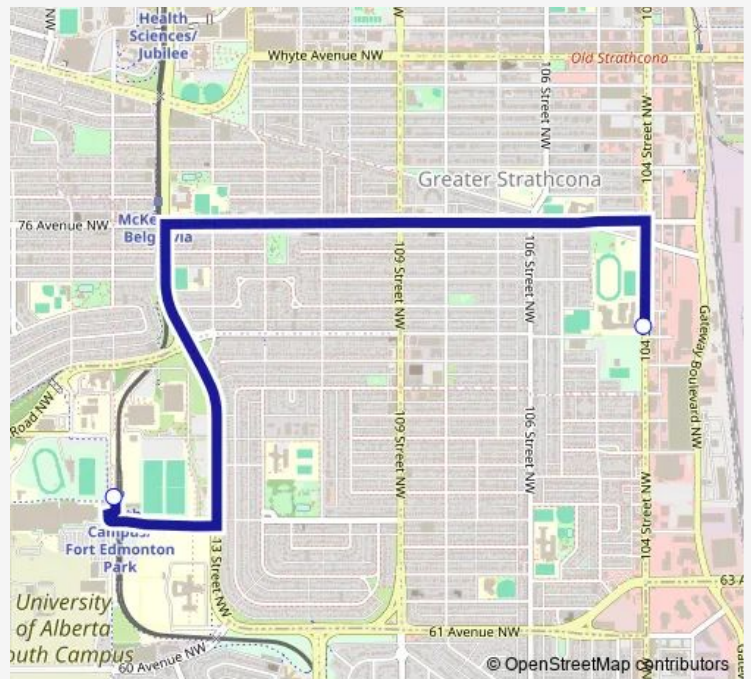

Bus 655 Strathcona - South Campus

[Go to website](#)

**Direction**

South Campus Fort Edmonton Transit Centre Bay J — 104 Street & 73 Avenue

2 stops

[Open route schedule](#)

South Campus Fort Edmonton Transit Centre Bay J

104 Street & 73 Avenue

Route schedule

South Campus Fort Edmonton Transit Centre Bay J — 104 Street & 73 Avenue

Monday	08:16-08:17
Tuesday	08:16-08:17
Wednesday	08:16-08:17
Thursday	08:16-08:17
Friday	08:16-08:17
Saturday	—
Sunday	—

Route info

Direction: South Campus Fort Edmonton Transit Centre Bay J

Stops: 2

Trip Duration: 0 hour 14 min

655 — Strathcona - South Campus

**Direction**

104 Street & 73 Avenue — South Campus Fort Edmonton  
Transit Centre Bay G

2 stops

[Open route schedule](#)

104 Street & 73 Avenue

South Campus Fort Edmonton Transit Centre Bay G

**Route schedule**

104 Street & 73 Avenue — South Campus Fort Edmonton  
Transit Centre Bay G

Monday 15:38-15:40