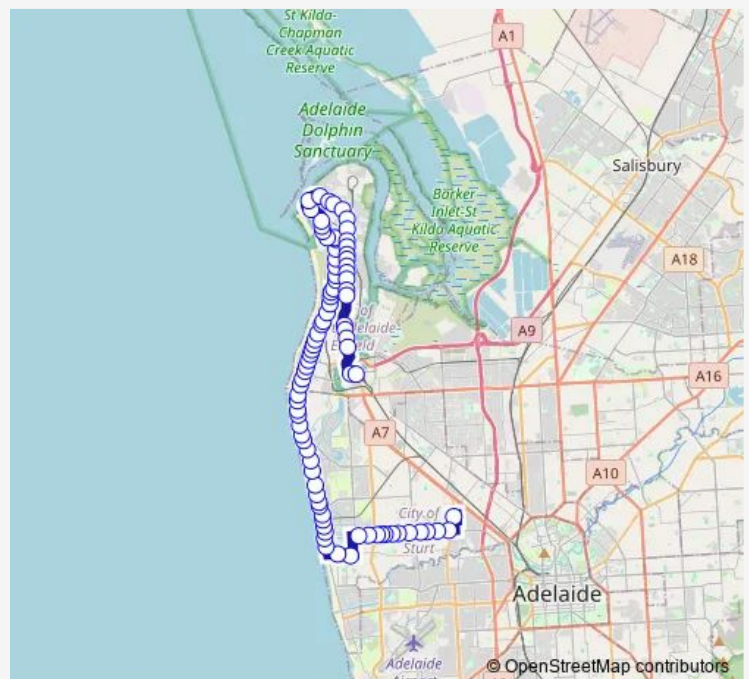

Stop 29A Marlborough St - South side

Stop 29B Seaview Rd - West side

Stop 29C Seaview Rd - West side

Stop 29D Military Rd - West side

Stop 30 Military Rd / Jetty St - West side

Stop 30A Military Rd - West side

**Route schedule**

Stop School St Michaels Junior College East Av — Stop 40 Commercial Rd - East side

Monday 15:30

Tuesday 15:30

Wednesday 15:30

Thursday 15:30

Friday 15:30

Saturday —

Sunday —

**Route info**

Direction: Stop School St Michaels Junior College East Av

Stops: 86

Trip Duration: 1 hour 10 min

655 — St Michael's College Primary Campus to Port Adelaide

Stop 30B Military Rd - West side

Stop 30C Military Rd - West side

Stop 31 Military Rd - West side

Stop 31A Military Rd - West side

Stop 31B Military Rd - West side

Stop 32A Military Rd - West side

Stop 32B Military Rd - West side

Stop 33 Military Rd - West side