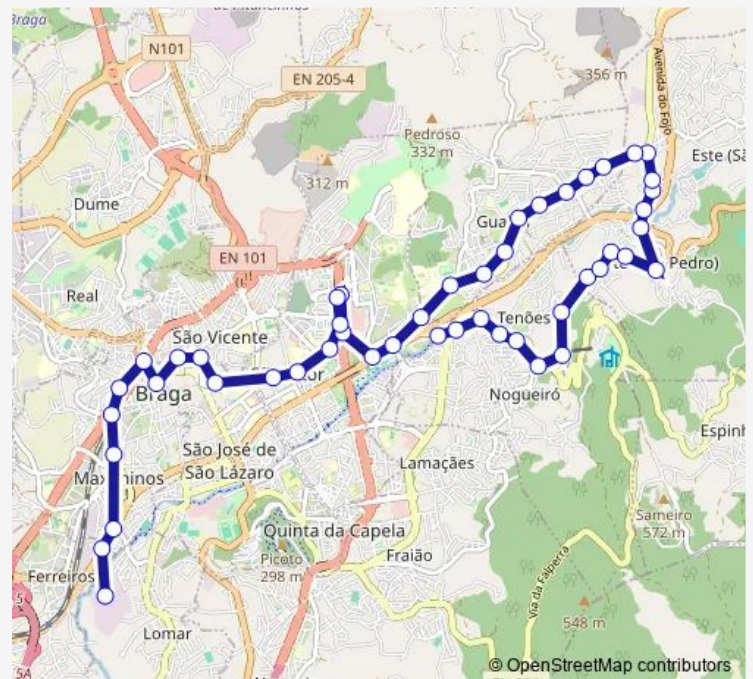

Bela Vista Iii

Bela Vista Ii

Bela Vista I

Route schedule

Lusíadas I — Bosch/Delphi 1 (Complexo)

Monday —

Tuesday —

Wednesday —

Thursday —

Friday 05:10

Saturday —

Sunday —

Route info

Direction: Lusíadas I

Stops: 48

Trip Duration: 0 hour 35 min

■ 655 — Tenões - Bosch/Delphi

BusMaps

Infante D Henrique li

Infante D Henrique I

Lameira

Estrada Nova II (Fonte Grilo)

Estrada Nova I

Gualtar li