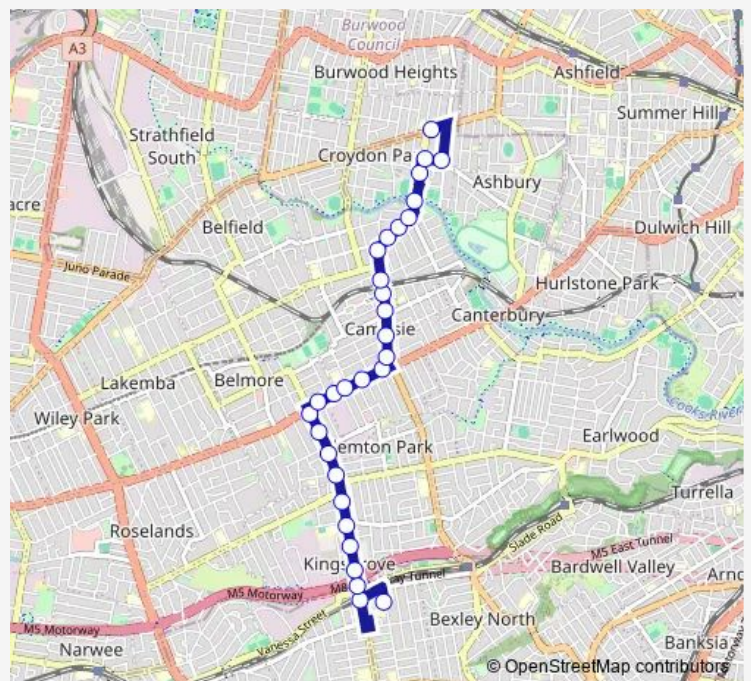

School Bus 736s St Ursulas Kingsgrove to Croydon Park

[Go to website](#)

Direction

St Ursula's College, Caroline St — Georges River Rd Opp Croydon Park Public School

30 stops

[Open route schedule](#)

- St Ursula's College, Caroline St
- Kingsgrove Station, Kingsgrove Rd
- Kingsgrove Rd After Commercial Rd
- Forrester Reserve, Kingsgrove Rd
- Kingsgrove Rd At Omnibus Rd
- Kingsgrove North High School, Kingsgrove Rd
- Kingsgrove Rd At Oatley St
- Kingsgrove Rd At Archibald St
- Kingsgrove Rd At Moncur Av
- Kingsgrove Rd At Rod St
- Kingsgrove Rd Before Canterbury Rd
- Canterbury Rd Opp Chelmsford Av
- Canterbury Rd At Tudor St
- Canterbury Hospital, Canterbury Rd
- Canterbury Rd Opp Wade St
- Canterbury Rd Opp Vicliffe Av
- Beamish St Opp Dan's Corner
- Beamish St Opp Unara St
- Beamish St At Evaline St
- Anzac Mall, Beamish St
- Campsie Station, Beamish St, Stand B

Route schedule

St Ursula's College, Caroline St — Georges River Rd Opp Croydon Park Public School

Monday	15:15
Tuesday	15:15
Wednesday	15:15
Thursday	15:15
Friday	—
Saturday	—
Sunday	—

Route info

Direction: St Ursula's College, Caroline St

Stops: 30

Trip Duration: 0 hour 35 min

736s — St Ursulas Kingsgrove to Croydon Park

Beamish St Opp Lofts Garden

Brighton Av Opp Browning St

Brighton Av At Tennyson St

Brighton Av Opp Moore St

Brighton Av Opp Mildura Reserve

Brighton Av At Wentworth St

Queensborough Rd At Brighton Av

Queensborough Rd At Croydon Av

Georges River Rd Opp Croydon Park Public School

736s School Bus time schedules and route maps are available in an offline PDF at busmaps.com. Use the busmaps.com website to see live bus times, train schedule or subway schedule, and step-by-step directions for all public transit in Sydney