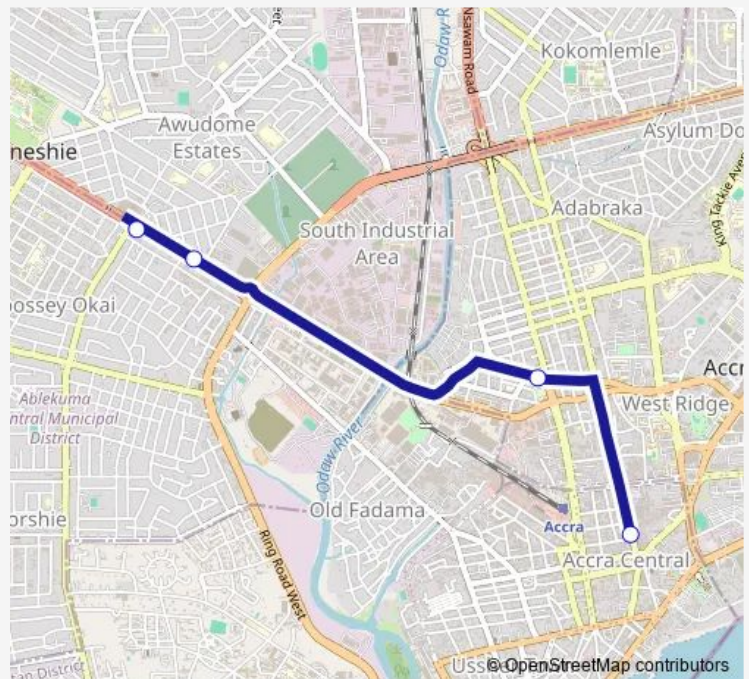

Friday 11:43

Saturday 11:43

Sunday 11:43

Route info

Direction: Terminal Makola Tudu

Stops: 4

Trip Duration: 0 hour 25 min

■ 283b — Makola Tudu to Kaneshie Mkt Cmplx

283b Bus time schedules and route maps are available in an offline PDF at busmaps.com. Use the busmaps.com website to see live bus times, train schedule or subway schedule, and step-by-step directions for all public transit in Accra