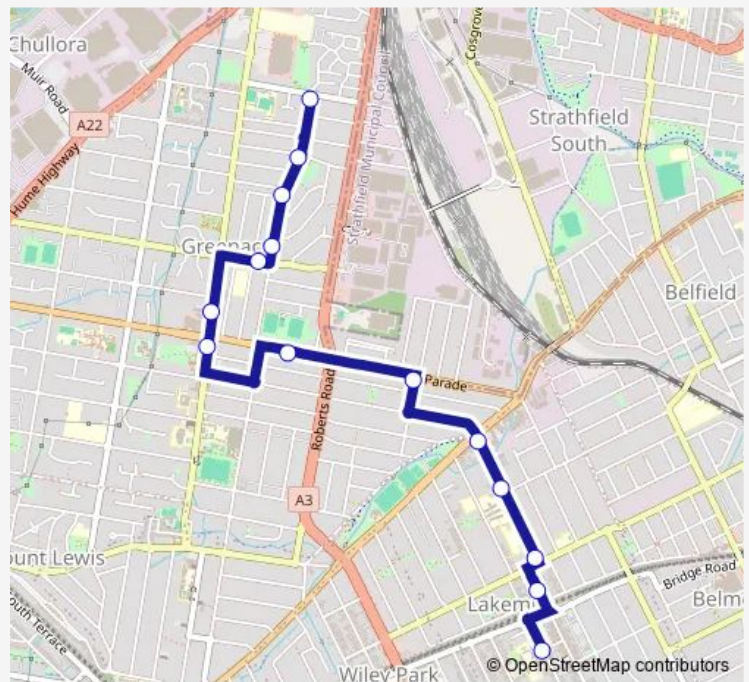

Wednesday 15:17

Thursday —

Friday 15:17

Saturday —

Sunday —

Route info

Direction: Holy Spirit College, Croydon St

Stops: 14

Trip Duration: 0 hour 17 min

S116 — Holy Spirit College to Maiden St

S116 School Bus time schedules and route maps are available in an offline PDF at busmaps.com. Use the busmaps.com website to see live bus times, train schedule or subway schedule, and step-by-step directions for all public transit in Sydney