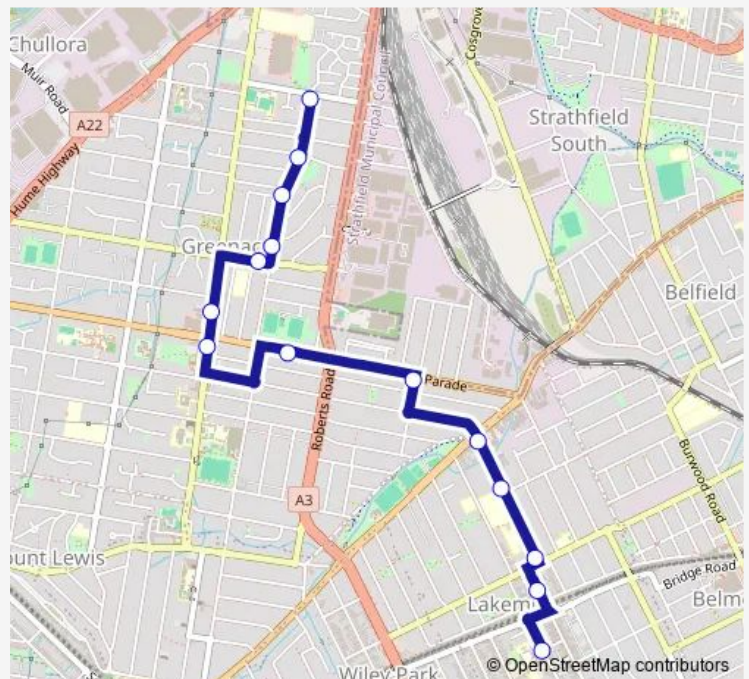

Wednesday 15:17

Thursday —

Friday 15:17

Saturday —

Sunday —

Route info

Direction: Holy Spirit College, Croydon St

Stops: 14

Trip Duration: 0 hour 17 min

S116 — Holy Spirit College to Maiden St

S116 School Bus time schedules and route maps are available in an offline PDF at busmaps.com. Use the busmaps.com website to see live bus times, train schedule or subway schedule, and step-by-step directions for all public transit in Sydney