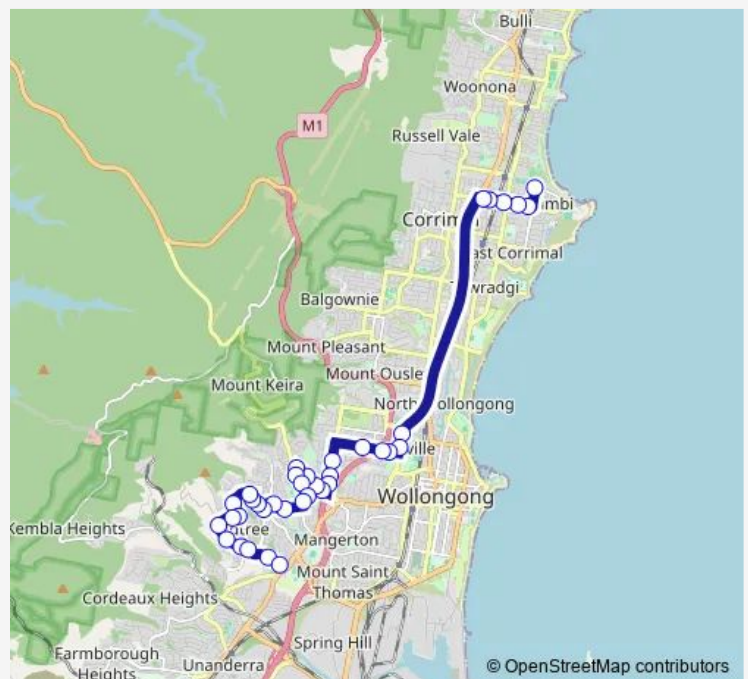

Tuesday 15:15

Wednesday 15:15

Thursday 15:15

Friday 15:15

Saturday —

Sunday —

Route info

Direction: Holy Spirit College, Cawley St

Stops: 37

Trip Duration: 0 hour 35 min

S116 — Holy Spirit College to Obriens Rd bf Princes Hwy

Yellagong St At Pooraka Av

Pooraka Av After Bukari St

Uralba St Opp Walang Av

Uralba St Before Zelang Av

Bellevue Road Opp Uralba St

Wednesday 07:54

Thursday 07:54

Friday 07:54

Saturday —

Sunday —

Route info

Direction: O'Briens Rd After Princes Hwy

Stops: 38

Trip Duration: 0 hour 38 min

Robsons Rd At Parsons St

Robsons Rd After Keira Mine Rd

Robsons Rd At Gipps Rd

Gipps Rd Before John St

Gipps Rd Before Eastern St

Gipps Rd Opp Wiseman Park

Foley St Opp Gipps St