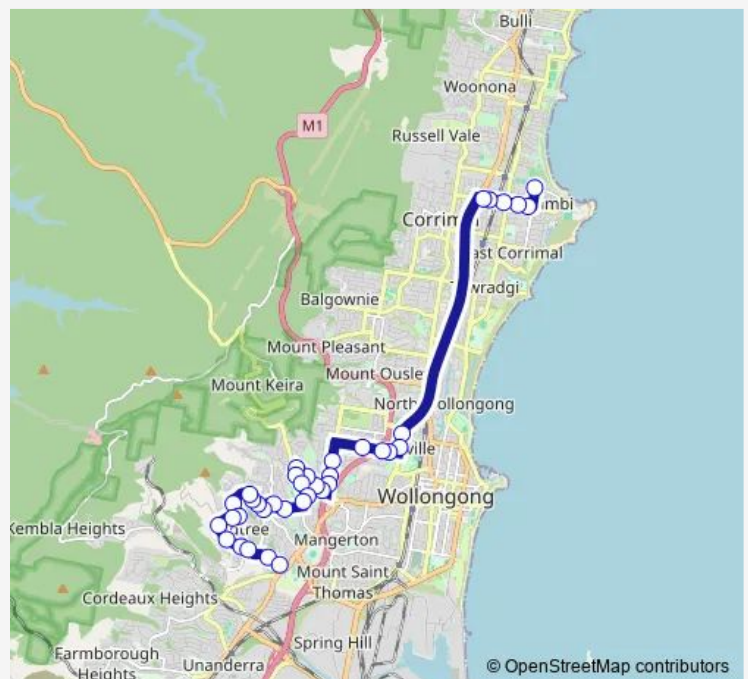

Rothery St At Edwina St

Rothery St After Edwina St

Foley St Opp Hillview Av

Foley St Opp Catherine St

Wiseman Park, Gipps Rd

St Brigid's Primary School, Gipps Rd

Gipps Rd Opp John St

Robsons Rd Before Keira Mine Rd

### Route schedule

Holy Spirit College, Cawley St — O'Briens Rd Before Princes Hwy

Monday	15:15
Tuesday	15:15
Wednesday	15:15
Thursday	15:15
Friday	15:15
Saturday	—
Sunday	—

### Route info

Direction: Holy Spirit College, Cawley St

Stops: 37

Trip Duration: 0 hour 35 min

S116 — Holy Spirit College to Obriens Rd bf Princes Hwy

Yellagong St At Pooraka Av

Pooraka Av After Bukari St

Uralba St Opp Walang Av

## Route info

Direction: O'Briens Rd After Princes Hwy

Stops: 38

Trip Duration: 0 hour 38 min

Robsons Rd At Parsons St

Robsons Rd After Keira Mine Rd

Robsons Rd At Gipps Rd

Gipps Rd Before John St