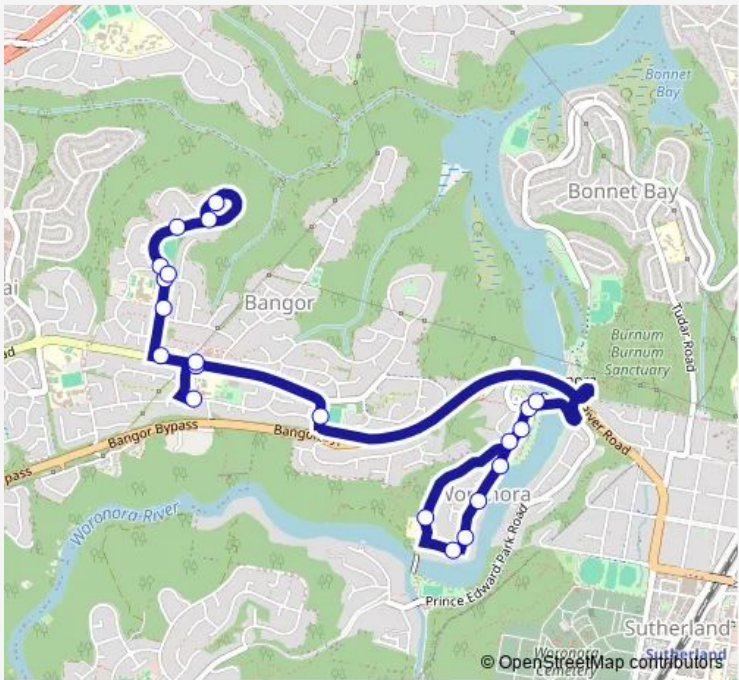

School Bus S116 Bangor PS to Woronora Caravan Park via Bangor

[Go to website](#)

Direction
 Bangor Public School, Pyree St — Woronora Village Tourist Park, Menai Rd
 21 stops
[Open route schedule](#)

- Bangor Public School, Pyree St
- Menai Rd At Dandarbong Av
- Inaburra School, Billa Rd
- Billa Rd At Bodalla Cres
- Billa Rd At Berrico Pl
- Billa Rd At Balarang Pl
- Billa Rd After Berrico Pl
- Billa Rd At Bandalong Cres
- Billa Rd Opp Bowra Cl
- Menai Rd At Billa Rd
- Menai Rd Opp Dandarbong Av
- Akuna Oval, Akuna Av
- Menai Rd Opp Woronora Village Tourist Park
- Prices Cct After Menai Rd
- Prices Cct Opp Yanko Cres
- Prices Cct Opp Boomi Pl
- Prices Cct After Manilla Pl
- Prices Cct Before Park St
- Woronora River Public School, Prices Cct
- Prices Cct At Nundah Pl

Route schedule
 Bangor Public School, Pyree St — Woronora Village Tourist Park, Menai Rd

Monday	15:42
Tuesday	15:42
Wednesday	15:42
Thursday	15:42
Friday	15:42
Saturday	—
Sunday	—

Route info
 Direction: Bangor Public School, Pyree St
 Stops: 21
 Trip Duration: 0 hour 15 min

S116 — Bangor PS to Woronora Caravan Park via Bangor

S116 School Bus time schedules and route maps are available in an offline PDF at busmaps.com. Use the busmaps.com website to see live bus times, train schedule or subway schedule, and step-by-step directions for all public transit in Liverpool

The schedule is provided in the local timezone. Times with "(+1)" indicate departures on the next day.

PDF file created on 2025-01-31

2024 BusMaps.com - All Rights Reserved