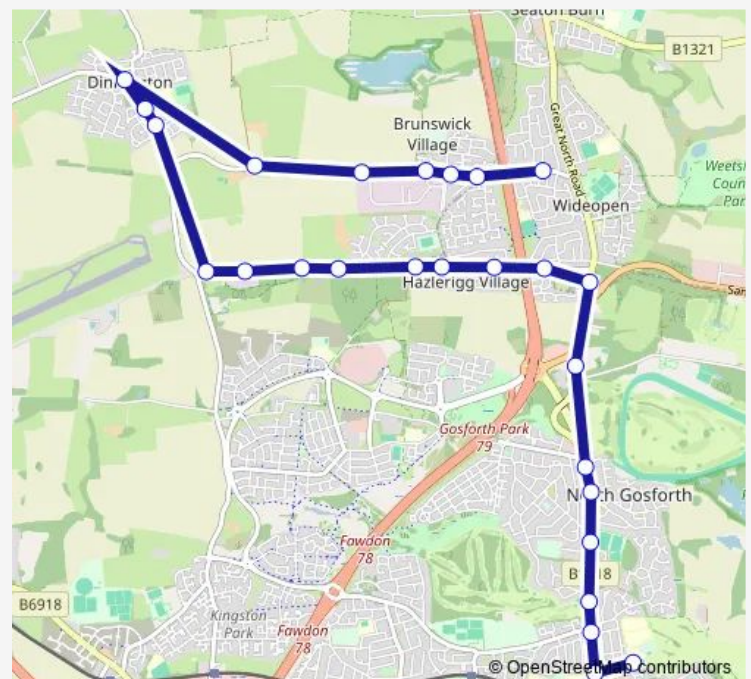

Sandy Lane-West End

Sandy Lane-Mill Hill Farm

Front Street

Main Road-Horton Crescent

Brunton Lane-Havannah Crescent

Coach Lane-Dinnington Road

Coach Lane-Havannah Works

Coach Lane-Woodlands

Great North Road-Norwood Avenue

### Route schedule

Stalks Road — Gosforth East Middle School

Monday	08:20
Tuesday	08:20
Wednesday	08:20
Thursday	08:20
Friday	08:20
Saturday	—
Sunday	—

### Route info

Direction: Stalks Road

Stops: 26

Trip Duration: 0 hour 25 min

■ S116 — wideopen - Gosforth East Middle School

BusMaps

Brunton Park

Great North Road-Three Mile Inn