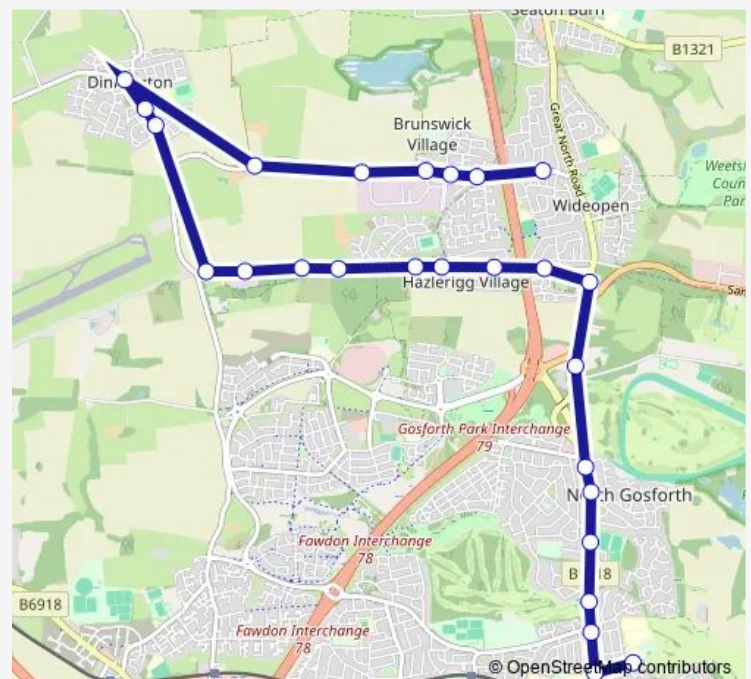

Sandy Lane - Grey street

Sandy Lane-Industrial Estate

Sandy Lane-West End

Sandy Lane-Mill Hill Farm

Front Street

Main Road-Horton Crescent

Brunton Lane-Havannah Crescent

Coach Lane-Dinnington Road

Coach Lane-Havannah Works

Coach Lane-Woodlands

Coach Lane-Morley Hill Farm

Coach Lane - Lola Street

Coach Lane-Ryall Avenue

Coach Lane-School

Coach Lane-Rydal Terrace

Great North Road-Church

Newcastle Racecourse

Great North Road-Glamis Avenue

Great North Road-Norwood Avenue

Route schedule

Stalks Road — Gosforth East Middle School

Monday	08:20
Tuesday	08:20
Wednesday	08:20
Thursday	08:20
Friday	08:20
Saturday	—
Sunday	—

Route info

Direction: Stalks Road

Stops: 26

Trip Duration: 0 hour 25 min

■ S116 — wideopen - Gosforth East Middle School

BusMaps

Brunton Park

Great North Road-Three Mile Inn