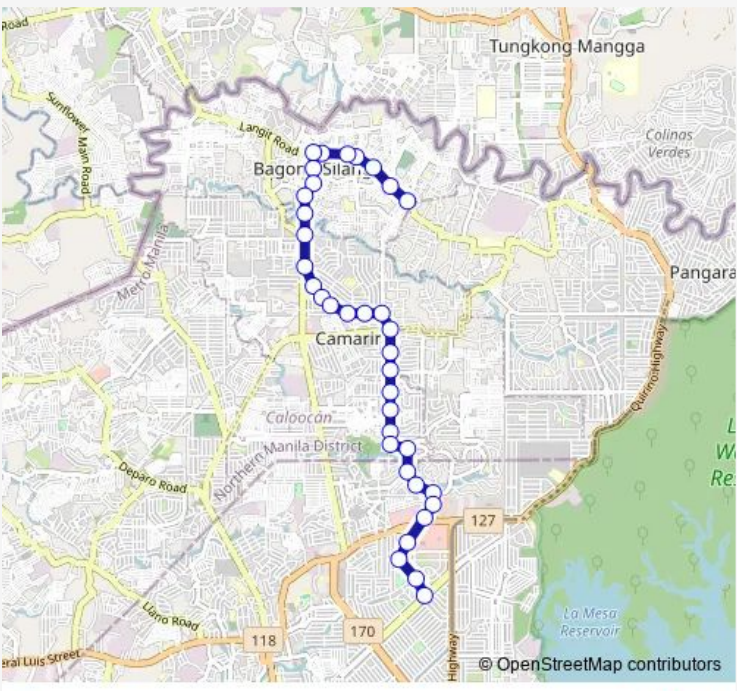

Bus Bagong Silang - SM Fairview via Maligaya Park

[Go to website](#)

Direction
 Rhexan Academy, Langit Road, Caloocan City — Min-
 danao Avenue / Belfast Intersection, Quezon City
 36 stops
[Open route schedule](#)

Route schedule
 Rhexan Academy, Langit Road, Caloocan City — Min-
 danao Avenue / Belfast Intersection, Quezon City

Monday	00:00
Tuesday	00:00
Wednesday	00:00
Thursday	00:00
Friday	00:00
Saturday	00:00
Sunday	00:00

Route info
 Direction: Rhexan Academy, Langit Road, Caloocan City
 Stops: 36
 Trip Duration: 0 hour 41 min

■ Bagong Silang - SM Fairview via Maligaya Park **BusMaps**

Zapote Street / King Edward Intersection, Caloocan City