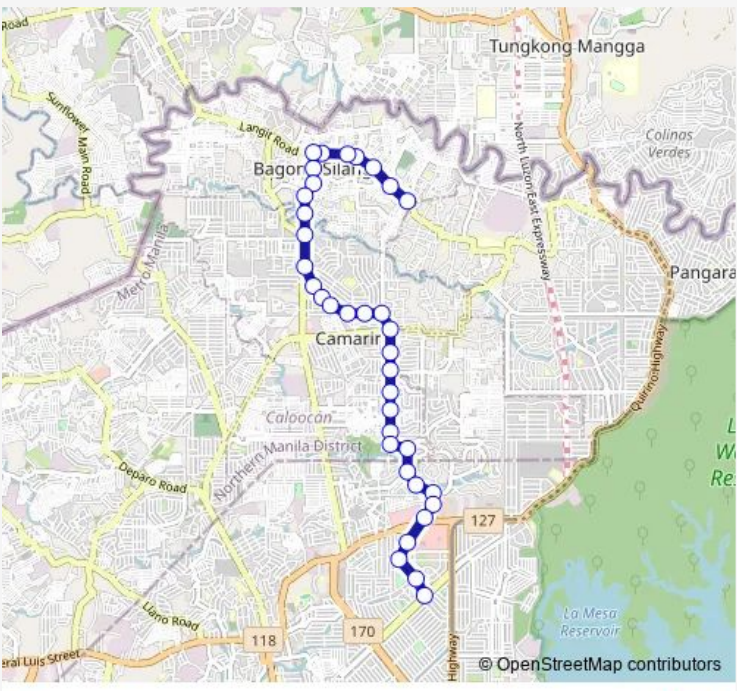

Bus Bagong Silang - SM Fairview via Maligaya Park

[Go to website](#)

**Direction**  
 Rhexan Academy, Langit Road, Caloocan City — Min-  
 danao Avenue / Belfast Intersection, Quezon City  
 36 stops  
[Open route schedule](#)

Route schedule  
 Rhexan Academy, Langit Road, Caloocan City — Min-  
 danao Avenue / Belfast Intersection, Quezon City

Monday	00:00
Tuesday	00:00
Wednesday	00:00
Thursday	00:00
Friday	00:00
Saturday	00:00
Sunday	00:00

**Route info**  
 Direction: Rhexan Academy, Langit Road, Caloocan City  
 Stops: 36  
 Trip Duration: 0 hour 41 min

■ Bagong Silang - SM Fairview via Maligaya Park **BusMaps**

Zapote Street / King Edward Intersection, Caloocan City