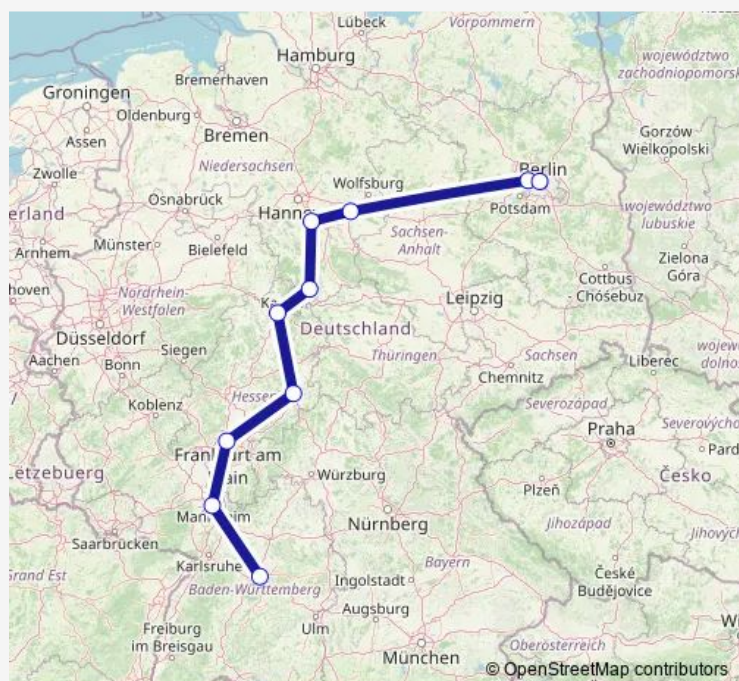

Kassel-Wilhelmshöhe

Göttingen

Hildesheim Hbf

Braunschweig Hbf

Berlin-Spandau

Berlin Hbf (tief)

### Route schedule

Stuttgart Hbf — Berlin Hbf (tief)

Monday —

Tuesday —

Wednesday —

Thursday —

Friday —

Saturday 09:14

### Route info

Direction: Stuttgart Hbf

Stops: 10

Trip Duration: 6 hour 4 min

■ IC 2580

Dortmund Hbf

Münster(Westf)Hbf

Osnabrück Hbf

Bremen Hbf

Hamburg Hbf

Hamburg-Altona