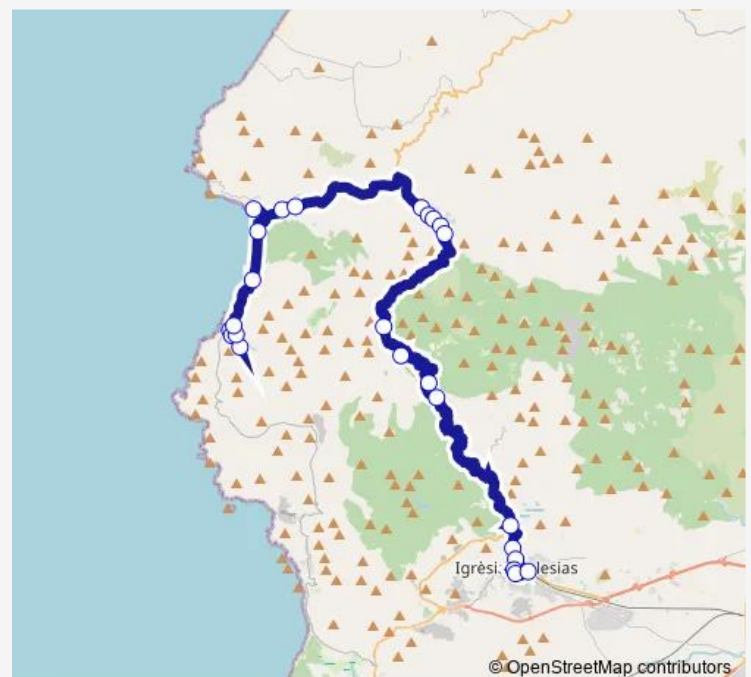

SS 126 Bivio Antas

SS 126 Candiazzus

Fluminimaggiore VIA V. Emanuele 4

Fluminimaggiore VIA V. Emanuele 140

Fluminimaggiore VIA V. Emanuele 301

Fluminimaggiore VIA V. Emanuele 458

Fluminimaggiore VIA V. Emanuele 538

SP 83 Casermette

SP 83 Pilloni Camping

### Route schedule

Iglesias Cavalcaferrovia — Buggerru VIA Roma 44

Monday 06:00-13:43

Tuesday 06:00-13:43

Wednesday 06:00-13:43

Thursday 06:00-13:43

Friday 06:00-13:43

Saturday 06:00-13:43

### Route info

Direction: Iglesias Cavalcaferrovia

Stops: 29

Trip Duration: 1 hour 25 min

Linea 804 — Buggerru - Iglesias

BusMaps

Portixeddu

SP 83 Caserma Forestale