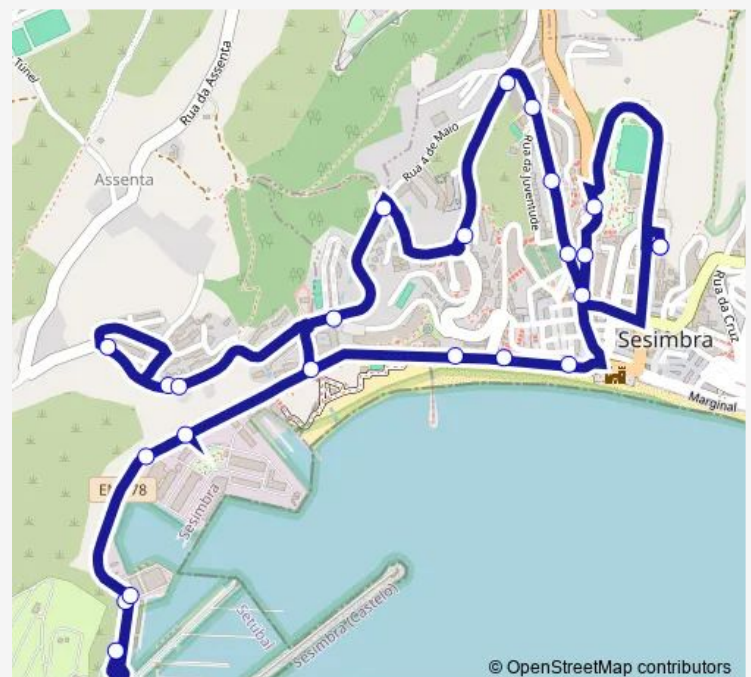

### Direction

Sesimbra (Terminal) — Sesimbra (Terminal)

25 stops

[Open route schedule](#)

Sesimbra (Terminal)

Sesimbra (Lg dos Bombeiros)

Sesimbra (R Cândido dos Reis 90)

Sesimbra (Largo Marinha)

### Route schedule

Sesimbra (Terminal) — Sesimbra (Terminal)

Monday	06:00-19:30
Tuesday	06:00-19:30
Wednesday	06:00-19:30
Thursday	06:00-19:30
Friday	06:00-19:30
Saturday	06:00-17:30
Sunday	—

### Route info

Direction: Sesimbra (Terminal)

Stops: 25

Trip Duration: 0 hour 15 min

R Cons R Curto - Capela

R Cons R Curto - Igreja

AV<sup>a</sup> Liberdade - Jardim

Sesimbra (Terminal)