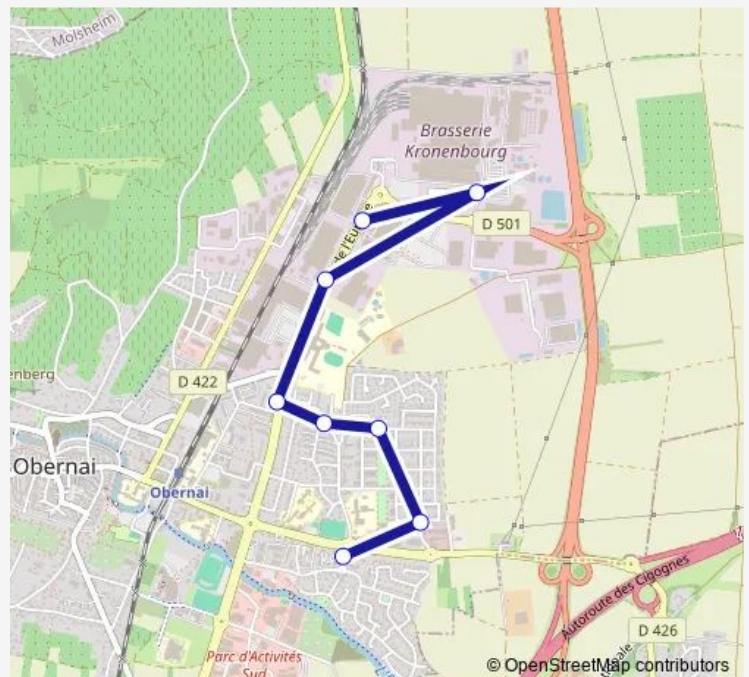

Tertre

Parc DES Roselieres

Gendarmerie

Maréchal Koenig

Route schedule

Hager — Maréchal Koenig

Monday 13:10-21:10

Tuesday 05:10-21:10

Wednesday 05:10-21:10

Thursday 05:10-21:10

Friday 05:10-21:10

Saturday —

Sunday —

Route info

Direction: Hager

Stops: 8

Trip Duration: 0 hour 10 min

Direction

Spindler — Brasserie

10 stops

[Open route schedule](#)

Spindler

Maréchal Koenig

Gendarmerie

Parc DES Roselieres

Tertre

Marcel Klein

Lycee Agricole

Stoeffler / Triumph

Hager

Brasserie

Route schedule