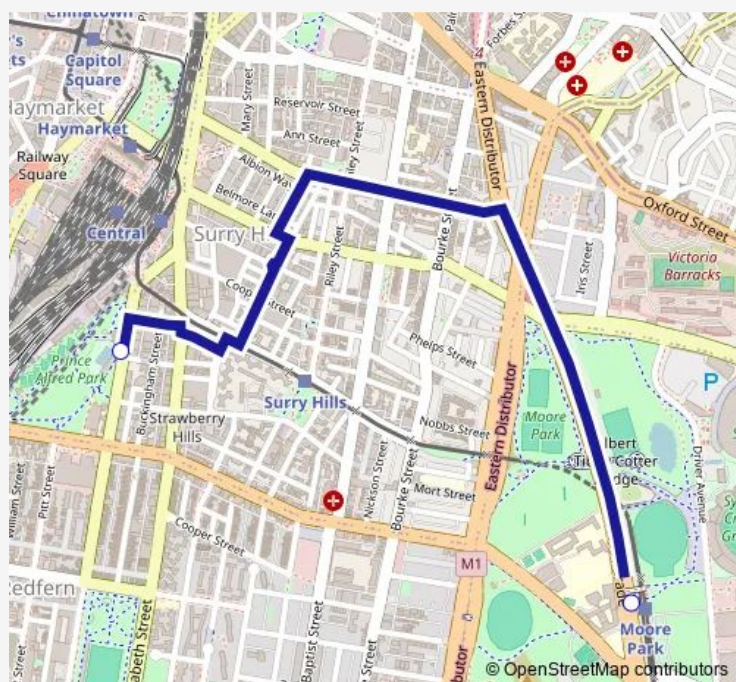

### Direction

Chalmers St Opp Bedford St — Anzac Pde Opp Sydney Girls High School

2 stops

[Open route schedule](#)

Chalmers St Opp Bedford St

Anzac Pde Opp Sydney Girls High School

### Route schedule

Chalmers St Opp Bedford St — Anzac Pde Opp Sydney Girls High School

Monday	08:07-08:43
Tuesday	08:07-08:43
Wednesday	08:07-08:43
Thursday	08:07-08:43
Friday	08:07-08:43
Saturday	—
Sunday	—

### Route info

Direction: Chalmers St Opp Bedford St

Stops: 2

Trip Duration: 0 hour 12 min

610e — Central Chalmers St to Sydney Girls Hs

Monday 15:23-15:30

Tuesday 15:23-15:30

Wednesday 15:23-15:30

Thursday 15:23-15:30

Friday 15:23-15:30

Saturday —

Sunday —

**Route info**