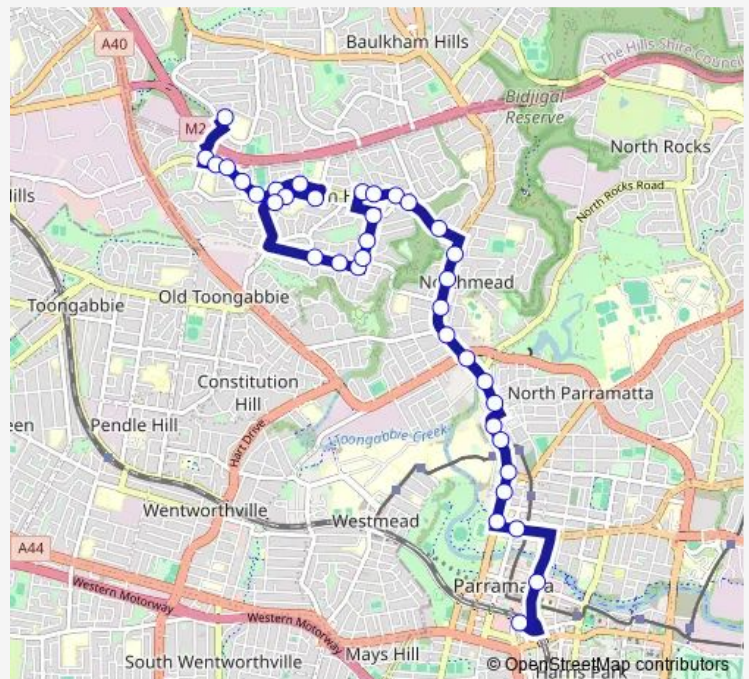

Reilleys Rd Opp Moxhams Rd

30 Reilleys Rd

Reilleys Rd Before Lanhams Rd

Caroline Chisholm Dr At Bronte Pl

Chisolm Centre, Caroline Chisholm Dr

Churchill Dr Before Willmott Av

Churchill Dr After Willmott Av

Route schedule

Model Farms High School, Redmond Av — Parramatta Station, Stand B3

Monday	15:10
Tuesday	15:10
Wednesday	15:10
Thursday	15:10
Friday	15:10
Saturday	—
Sunday	—

Route info

Direction: Model Farms High School, Redmond Av

Stops: 37

Trip Duration: 0 hour 44 min

2616 — Model Farms HS to Parramatta Station

Churchill Dr Opp Ulandi Pl

Windsor Rd At Anderson Rd

Windsor Rd Before Martha Av

Windsor Rd After Fletcher St

Windsor Rd After Campbell St

Windsor Rd After James Ruse Dr

Church St Before Daking St

Church St At Ferris St

O'Connell St After Barney St

O'Connell St After Dunlop St

O'Connell St At Albert St

O'Connell St At Fennell St

Our Lady Of Mercy College, O'Connell St