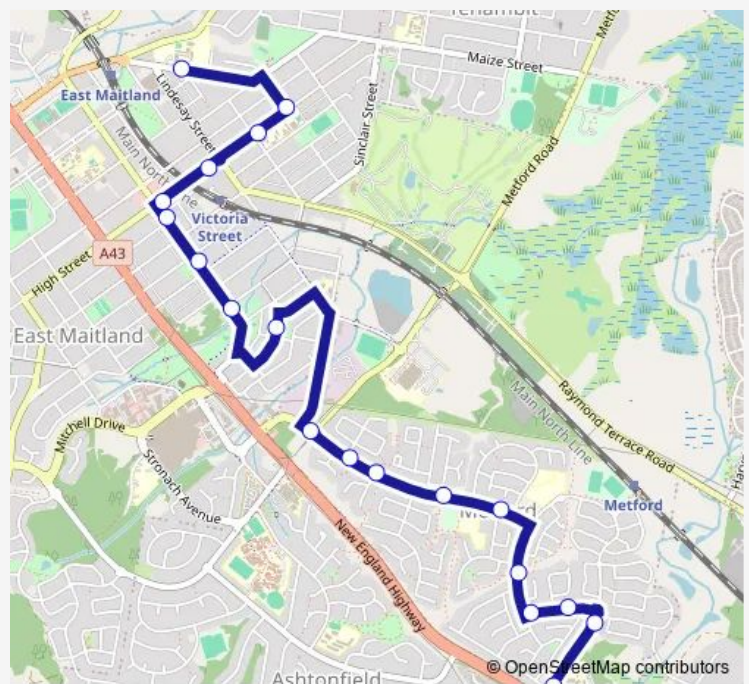

State Emergency Service, Chelmsford Dr (Hail And Ride)

Chelmsford Dr At Tennyson St

Chelmsford Dr Opp Early Learning Centre

Chelmsford Dr Opp Maitland Christian School

Chelmsford Dr Opp Grevillea Dr

Schanck Dr Opp Willow Dr

Low St Opp Metford Community Hall

Low St Opp Mcleod Av

Ferraby Dr After Streeton Dr

Tafe Maitland, Ferraby Dr

Route schedule

Maitland Grossmann High School, Cumberland St — Tafe Maitland, Ferraby Dr

Monday	—
Tuesday	—
Wednesday	—
Thursday	15:58
Friday	—
Saturday	—
Sunday	—

Route info

Direction: Maitland Grossmann High School, Cumberland St

Stops: 19

Trip Duration: 0 hour 14 min

2616 — Maitland Grossmann HS to Metford Tafe

2616 School Bus time schedules and route maps are available in an offline PDF at busmaps.com. Use the busmaps.com website to see live bus times, train schedule or subway schedule, and step-by-step directions for all public transit in Maitland