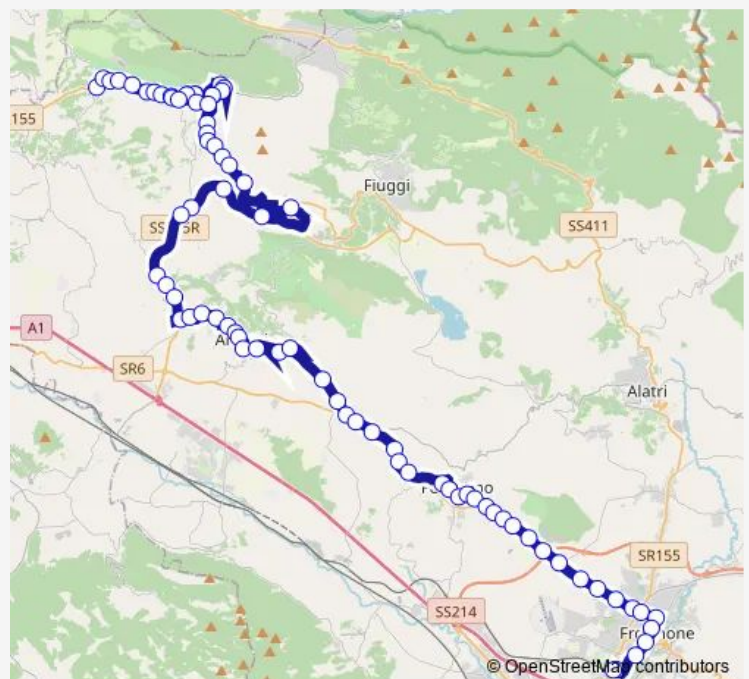

Piglio | Contrada Carcassano # f5999

Piglio | Contrada San Giovanni # f6000

Piglio | Via Prenestina Via Arcinazzo # f6158

Route schedule

Serrone | Via Palianese Via Prenestina # f14416 — Frosinone | Piazza Pertini # f3486

Monday	06:35
Tuesday	06:35
Wednesday	06:35
Thursday	06:35
Friday	06:35
Saturday	—
Sunday	—

Route info

Direction: Serrone | Via Palianese Via Prenestina # f14416

Stops: 81

Trip Duration: 1 hour 37 min

La Forma - Frosinone # Gz121a