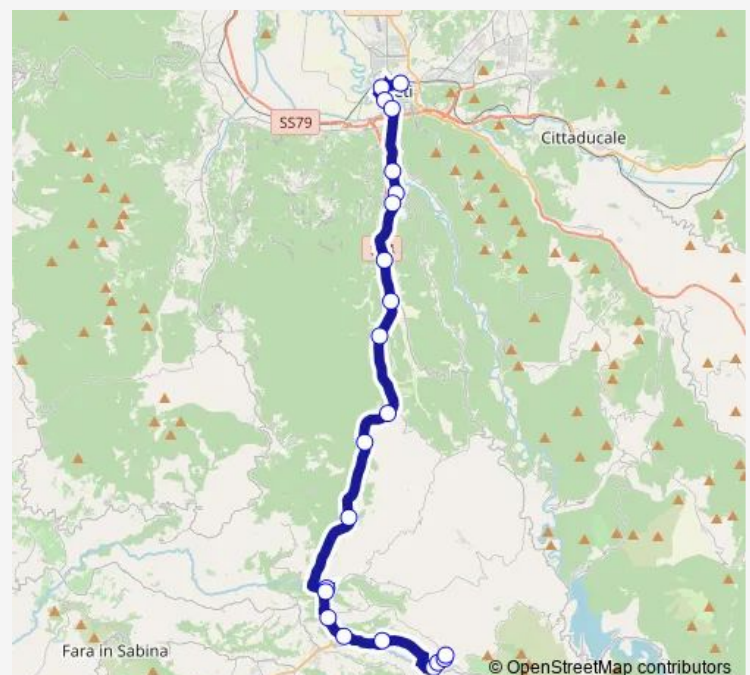

POGGIO MOIANO | Via Licinese Viale Manzoni # f9779

POGGIO MOIANO | Viale Manzoni (Scuole) # f9780

### Route schedule

Rieti | Stazione FS Ist. Superiore Principessa di Napoli # f1070 — POGGIO MOIANO | Deposito # f9727

Monday	07:35-13:15
Tuesday	07:35-13:15
Wednesday	07:35-13:15
Thursday	07:35-13:15
Friday	07:35-13:15
Saturday	—
Sunday	—

### Route info

Direction: Rieti | Stazione FS Ist. Superiore Principessa di Napoli # f1070

Stops: 22

Trip Duration: 0 hour 40 min

POGGIO MOIANO | Campo Sportivo # f9781

POGGIO MOIANO | Deposito # f9727

Bus time schedules and route maps are available in an offline PDF at [busmaps.com](https://busmaps.com). Use the [busmaps.com](https://busmaps.com) website to see live bus times, train schedule or subway schedule, and step-by-step directions for all public transit in Rieti