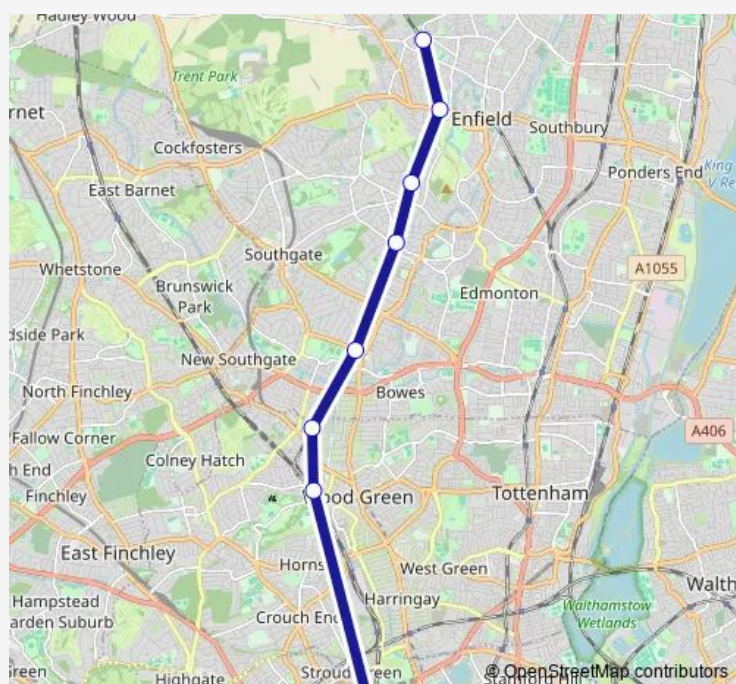

Friday

—

Saturday

—

Sunday

05:10-08:10

Route info

Direction: Finsbury Park

Stops: 8

Trip Duration: 1 hour 0 min

Great Northern — Gordon Hill - Finsbury Park

Direction

Gordon Hill — Finsbury Park

8 stops

[Open route schedule](#)

Gordon Hill