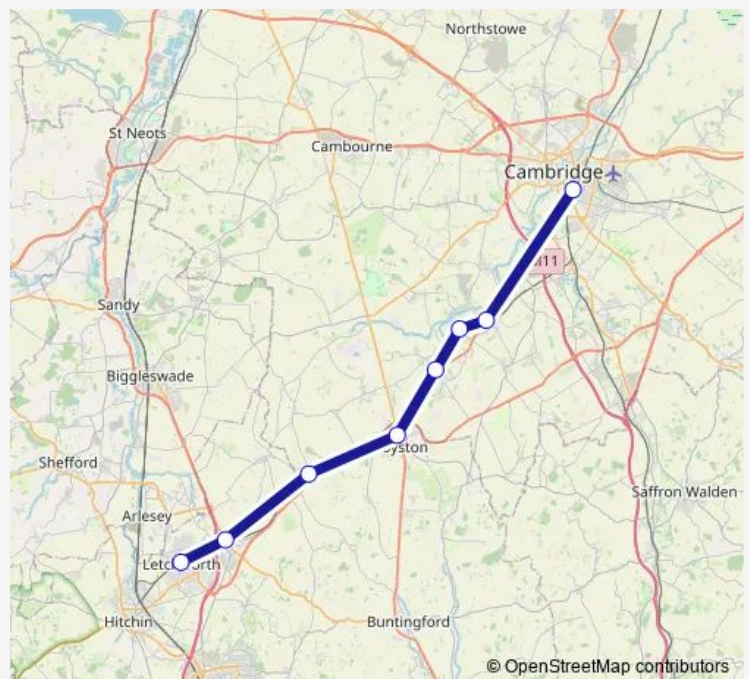

Ashwell & Morden

Royston

Meldreth

Shepreth

Foxton

Cambridge

Route schedule

Letchworth Garden City — Cambridge

Monday —

Tuesday —

Wednesday —

Thursday —

Friday —

Saturday 24:29⁺¹

Sunday 00:29

Route info

Direction: Letchworth Garden City

Stops: 8

Trip Duration: 1 hour 14 min

Direction

Letchworth Garden City — Cambridge

5 stops

[Open route schedule](#)

Letchworth Garden City

Stops: 4

Trip Duration: 1 hour 3 min

Direction

Cambridge — Letchworth Garden City

8 stops

[Open route schedule](#)

Cambridge

Foxton